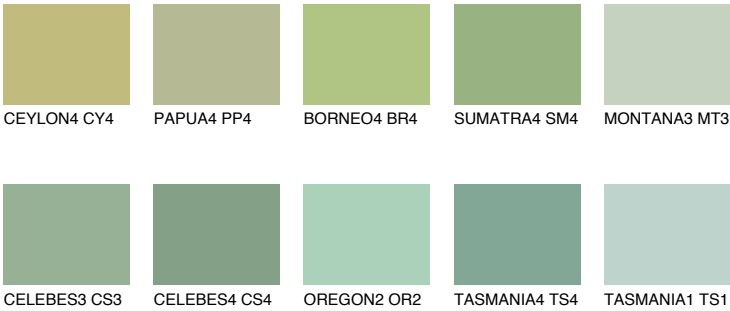

COLOUR DETAILS

BORNEO5 BR5

45% TSR 38%

Matching colours

COLOURS

INTENSE

For more information on plasters and paints, go to www.ceresit.ee

*The presented colours refer to plasters and paints offered by Ceresit. Due to the use of digital techniques, the presented colours might not represent the original ones, thus they cannot be considered as a reliable colour presentation. We recommend checking the authentic colour samples.