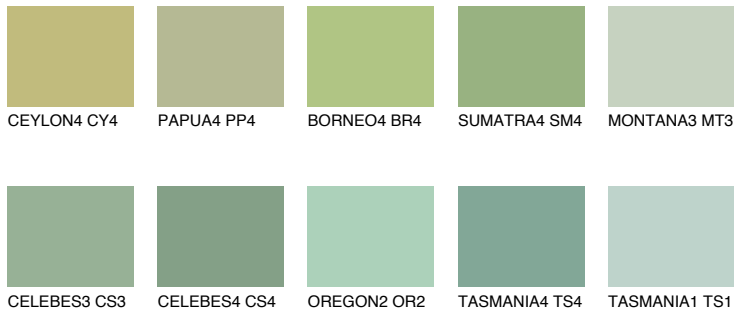

COLOUR DETAILS

BORNEO5 BR5

45% TSR 38%

Matching colours

COLOURS

INTENSE

For more information on plasters and paints, go to www.ceresit.ee

*The presented colours refer to plasters and paints offered by Ceresit. Due to the use of digital techniques, the presented colours might not represent the original ones, thus they cannot be considered as a reliable colour presentation. We recommend checking the authentic colour samples.