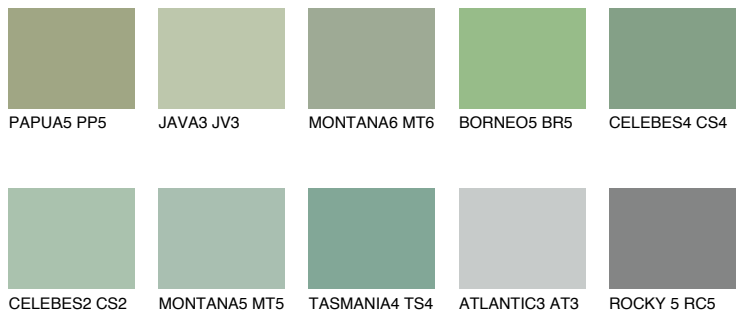

# COLOUR DETAILS

## BORNEO6 BR6

39% TSR 34%

### Matching colours

#### COLOURS