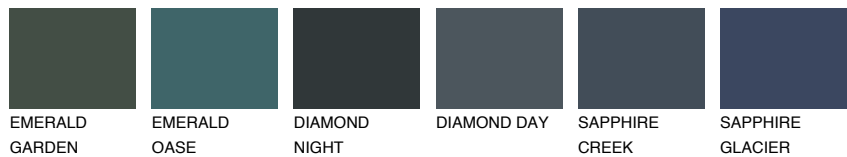

COLOUR DETAILS

BORNEO6 BR6

39% TSR 34%

Matching colours

COLOURS

INTENSE

For more information on plasters and paints, go to www.ceresit.ee

*The presented colours refer to plasters and paints offered by Ceresit. Due to the use of digital techniques, the presented colours might not represent the original ones, thus they cannot be considered as a reliable colour presentation. We recommend checking the authentic colour samples.