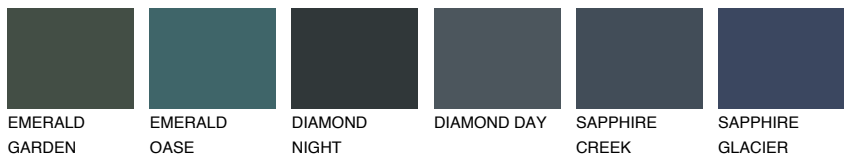

COLOUR DETAILS

BORNEO6 BR6

39% TSR 34%

Matching colours

COLOURS

INTENSE

For more information on plasters and paints, go to www.ceresit.ee

*The presented colours refer to plasters and paints offered by Ceresit. Due to the use of digital techniques, the presented colours might not represent the original ones, thus they cannot be considered as a reliable colour presentation. We recommend checking the authentic colour samples.