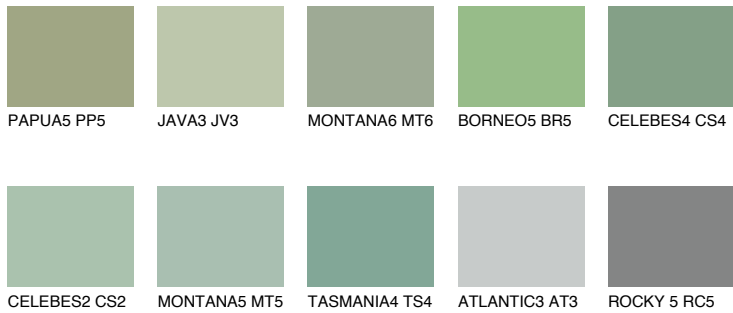

COLOUR DETAILS

BORNEO6 BR6

39% TSR 34%

Matching colours

COLOURS

INTENSE

For more information on plasters and paints, go to www.ceresit.ee

*The presented colours refer to plasters and paints offered by Ceresit. Due to the use of digital techniques, the presented colours might not represent the original ones, thus they cannot be considered as a reliable colour presentation. We recommend checking the authentic colour samples.