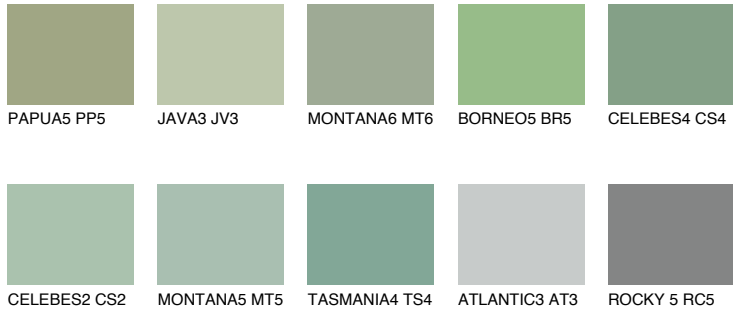

COLOUR DETAILS

BORNEO6 BR6

39% TSR 34%

Matching colours

COLOURS

INTENSE

For more information on plasters and paints, go to www.ceresit.ee

*The presented colours refer to plasters and paints offered by Ceresit. Due to the use of digital techniques, the presented colours might not represent the original ones, thus they cannot be considered as a reliable colour presentation. We recommend checking the authentic colour samples.