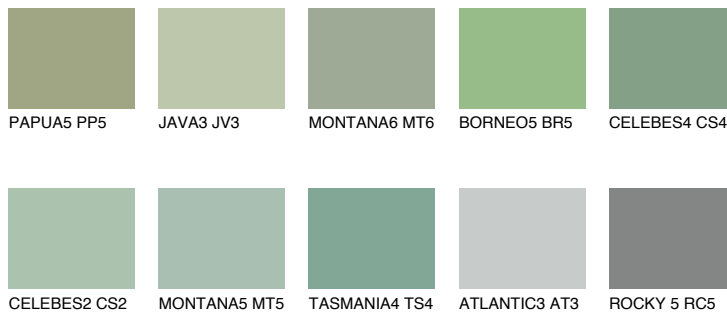

# COLOUR DETAILS

## BORNEO6 BR6

39% TSR 34%

### Matching colours

#### COLOURS