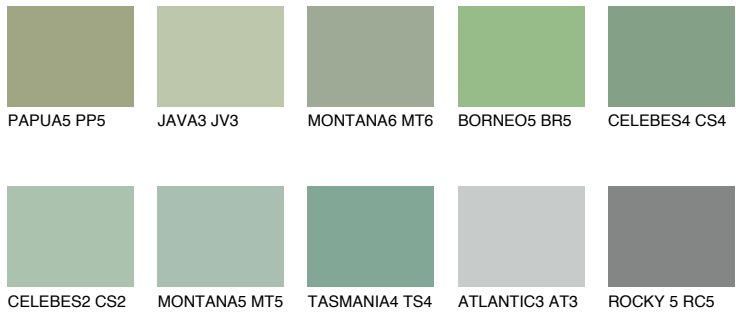

COLOUR DETAILS

BORNEO6 BR6

39% TSR 34%

Matching colours

COLOURS

INTENSE

For more information on plasters and paints, go to www.ceresit.ee

*The presented colours refer to plasters and paints offered by Ceresit. Due to the use of digital techniques, the presented colours might not represent the original ones, thus they cannot be considered as a reliable colour presentation. We recommend checking the authentic colour samples.