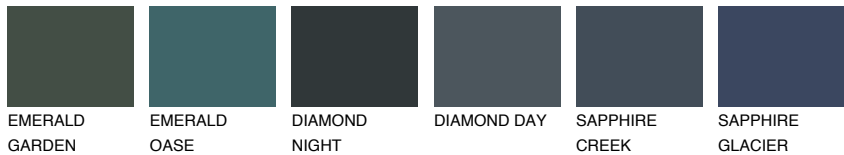

COLOUR DETAILS

BORNEO6 BR6

39% TSR 34%

Matching colours

COLOURS

INTENSE

For more information on plasters and paints, go to www.ceresit.ee

*The presented colours refer to plasters and paints offered by Ceresit. Due to the use of digital techniques, the presented colours might not represent the original ones, thus they cannot be considered as a reliable colour presentation. We recommend checking the authentic colour samples.