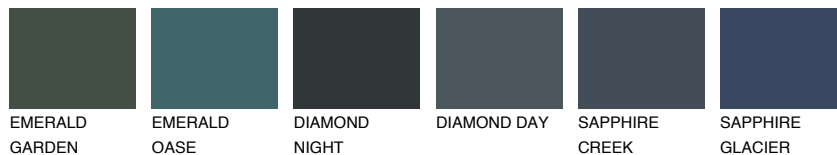

COLOUR DETAILS

BORNEO6 BR6

39% TSR 34%

Matching colours

COLOURS

INTENSE

For more information on plasters and paints, go to www.ceresit.ee

*The presented colours refer to plasters and paints offered by Ceresit. Due to the use of digital techniques, the presented colours might not represent the original ones, thus they cannot be considered as a reliable colour presentation. We recommend checking the authentic colour samples.