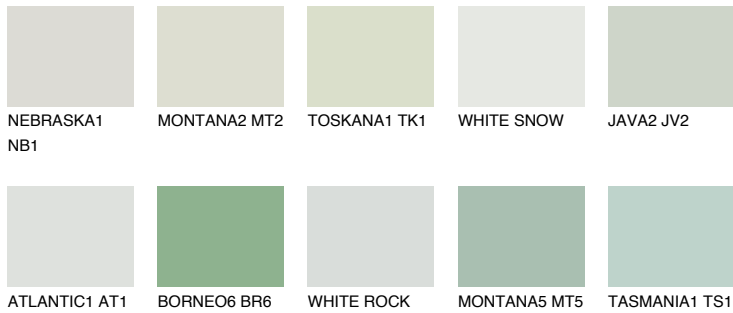

COLOUR DETAILS

SUMATRA1 SM1

71% TSR 64%

Matching colours

COLOURS

INTENSE

For more information on plasters and paints, go to www.ceresit.ee

*The presented colours refer to plasters and paints offered by Ceresit. Due to the use of digital techniques, the presented colours might not represent the original ones, thus they cannot be considered as a reliable colour presentation. We recommend checking the authentic colour samples.