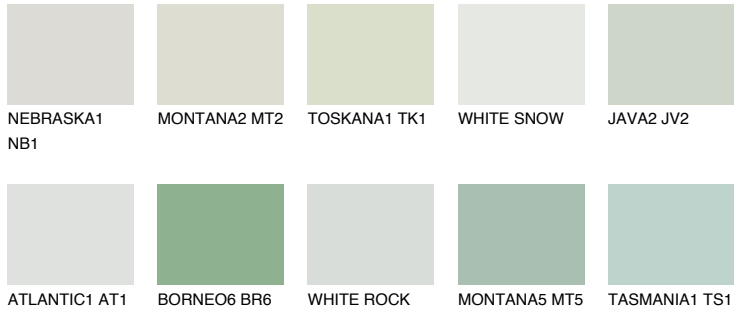

COLOUR DETAILS

SUMATRA1 SM1

71% TSR 64%

Matching colours

COLOURS

INTENSE

For more information on plasters and paints, go to www.ceresit.ee

*The presented colours refer to plasters and paints offered by Ceresit. Due to the use of digital techniques, the presented colours might not represent the original ones, thus they cannot be considered as a reliable colour presentation. We recommend checking the authentic colour samples.