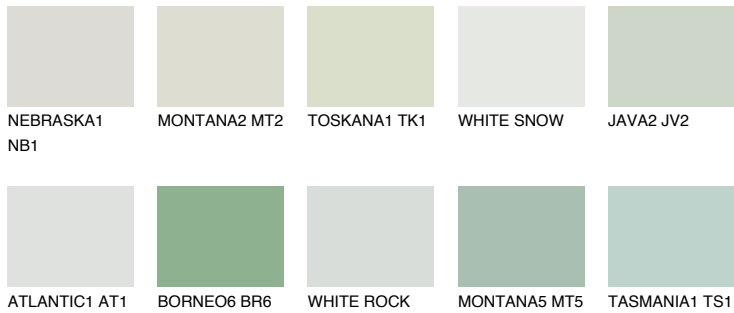

COLOUR DETAILS

SUMATRA1 SM1

71% TSR 64%

Matching colours

COLOURS

INTENSE

For more information on plasters and paints, go to www.ceresit.ee

*The presented colours refer to plasters and paints offered by Ceresit. Due to the use of digital techniques, the presented colours might not represent the original ones, thus they cannot be considered as a reliable colour presentation. We recommend checking the authentic colour samples.