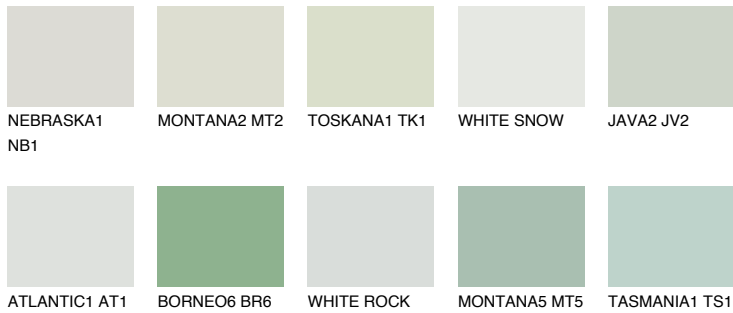

# COLOUR DETAILS

## SUMATRA1 SM1

71% TSR 64%

### Matching colours

#### COLOURS