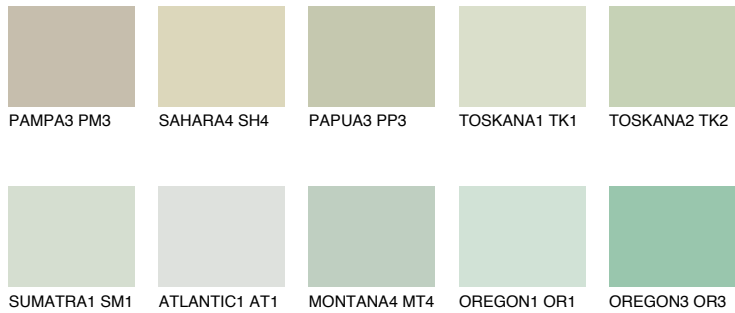

COLOUR DETAILS

SUMATRA2 SM2

61% TSR 58%

Matching colours

COLOURS

INTENSE

For more information on plasters and paints, go to www.ceresit.ee

*The presented colours refer to plasters and paints offered by Ceresit. Due to the use of digital techniques, the presented colours might not represent the original ones, thus they cannot be considered as a reliable colour presentation. We recommend checking the authentic colour samples.