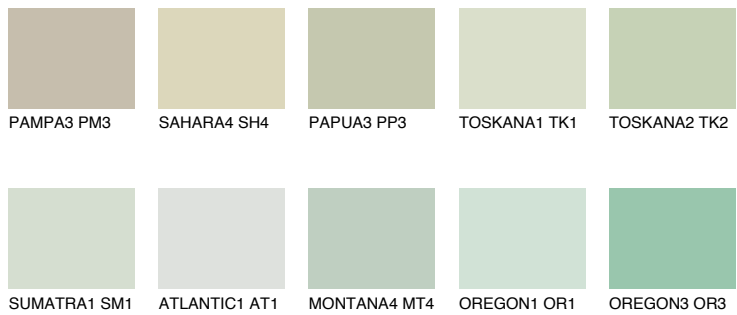

COLOUR DETAILS

SUMATRA2 SM2

61% TSR 58%

Matching colours

COLOURS

INTENSE

For more information on plasters and paints, go to www.ceresit.ee

*The presented colours refer to plasters and paints offered by Ceresit. Due to the use of digital techniques, the presented colours might not represent the original ones, thus they cannot be considered as a reliable colour presentation. We recommend checking the authentic colour samples.