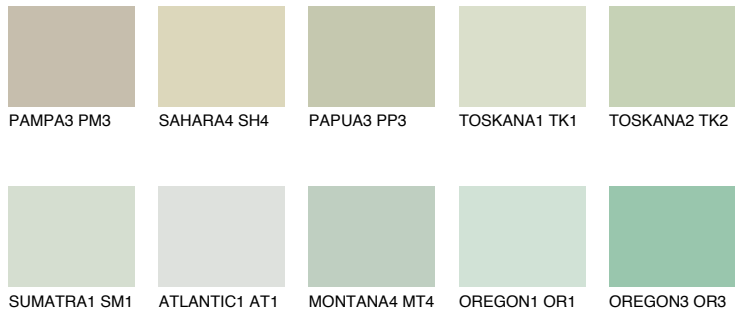

# COLOUR DETAILS

## SUMATRA2 SM2

61% TSR 58%

### Matching colours

#### COLOURS