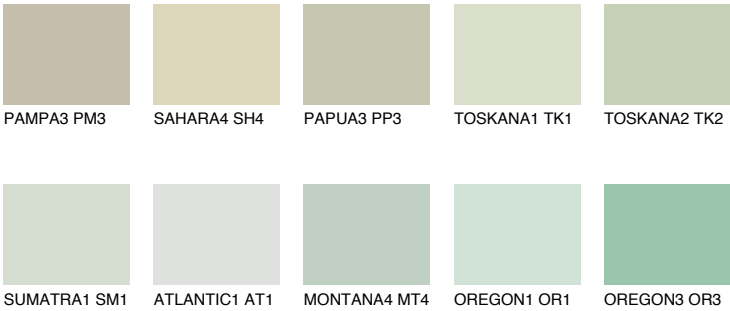

# COLOUR DETAILS

## SUMATRA2 SM2

61% TSR 58%

### Matching colours

#### COLOURS