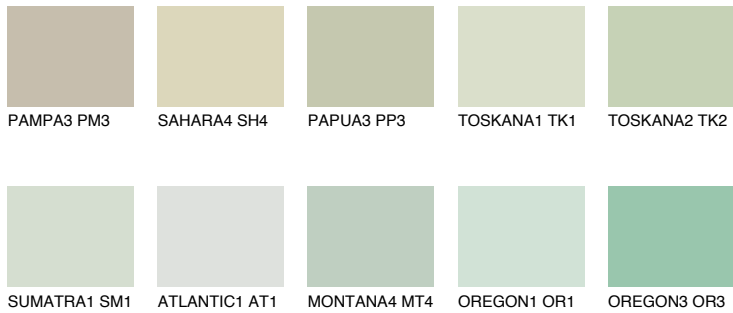

COLOUR DETAILS

SUMATRA2 SM2

61% TSR 58%

Matching colours

COLOURS

INTENSE

For more information on plasters and paints, go to www.ceresit.ee

*The presented colours refer to plasters and paints offered by Ceresit. Due to the use of digital techniques, the presented colours might not represent the original ones, thus they cannot be considered as a reliable colour presentation. We recommend checking the authentic colour samples.