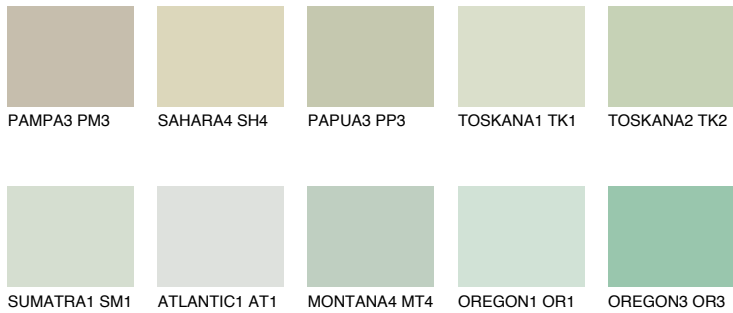

# COLOUR DETAILS

## SUMATRA2 SM2

61% TSR 58%

### Matching colours

#### COLOURS