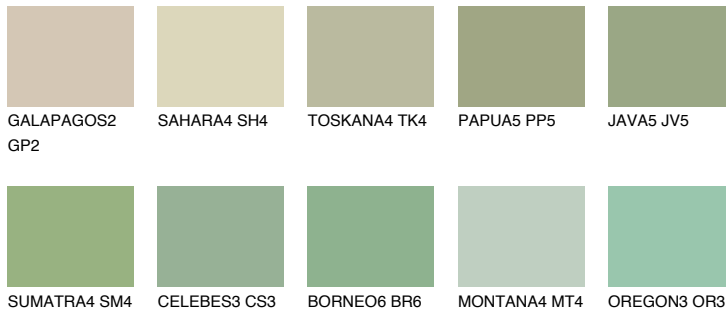

# COLOUR DETAILS

## SUMATRA3 SM3

49% **TSR** 50%

### Matching colours

#### COLOURS