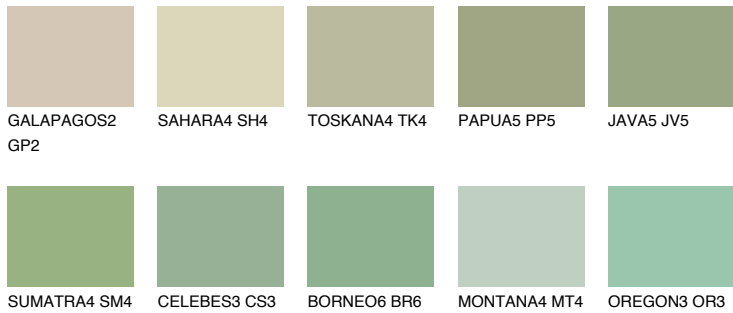

COLOUR DETAILS

SUMATRA3 SM3

49% TSR 50%

Matching colours

COLOURS

INTENSE

For more information on plasters and paints, go to www.ceresit.ee

*The presented colours refer to plasters and paints offered by Ceresit. Due to the use of digital techniques, the presented colours might not represent the original ones, thus they cannot be considered as a reliable colour presentation. We recommend checking the authentic colour samples.