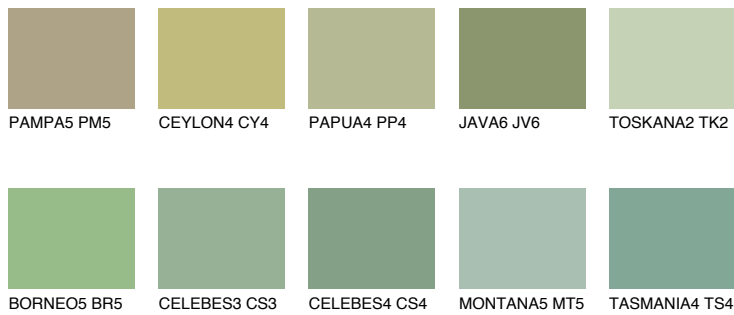

# COLOUR DETAILS

## SUMATRA4 SM4

40% TSR 43%

### Matching colours

#### COLOURS