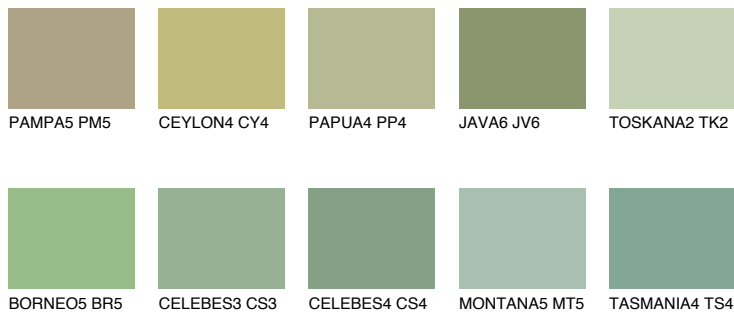

COLOUR DETAILS

SUMATRA4 SM4

40% TSR 43%

Matching colours

COLOURS

INTENSE

For more information on plasters and paints, go to www.ceresit.ee

*The presented colours refer to plasters and paints offered by Ceresit. Due to the use of digital techniques, the presented colours might not represent the original ones, thus they cannot be considered as a reliable colour presentation. We recommend checking the authentic colour samples.