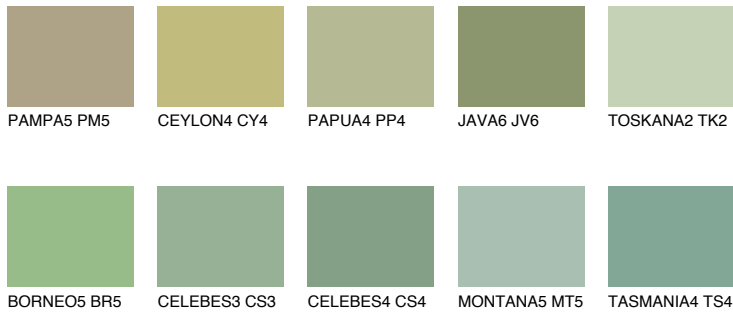

COLOUR DETAILS

SUMATRA4 SM4

40% TSR 43%

Matching colours

COLOURS

INTENSE

For more information on plasters and paints, go to www.ceresit.ee

*The presented colours refer to plasters and paints offered by Ceresit. Due to the use of digital techniques, the presented colours might not represent the original ones, thus they cannot be considered as a reliable colour presentation. We recommend checking the authentic colour samples.