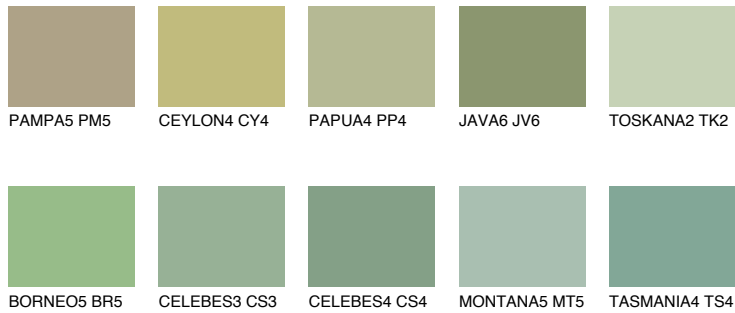

COLOUR DETAILS

SUMATRA4 SM4

40% TSR 43%

Matching colours

COLOURS

INTENSE

For more information on plasters and paints, go to www.ceresit.ee

*The presented colours refer to plasters and paints offered by Ceresit. Due to the use of digital techniques, the presented colours might not represent the original ones, thus they cannot be considered as a reliable colour presentation. We recommend checking the authentic colour samples.