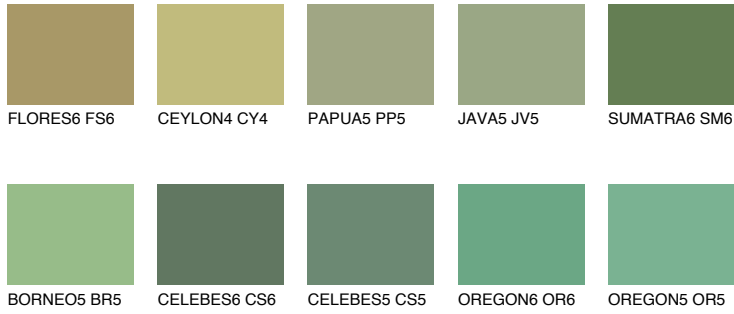

COLOUR DETAILS

SUMATRA5 SM5

☀ 24% **TSR 33%**

Matching colours

COLOURS

INTENSE

For more information on plasters and paints, go to www.ceresit.ee

*The presented colours refer to plasters and paints offered by Ceresit. Due to the use of digital techniques, the presented colours might not represent the original ones, thus they cannot be considered as a reliable colour presentation. We recommend checking the authentic colour samples.