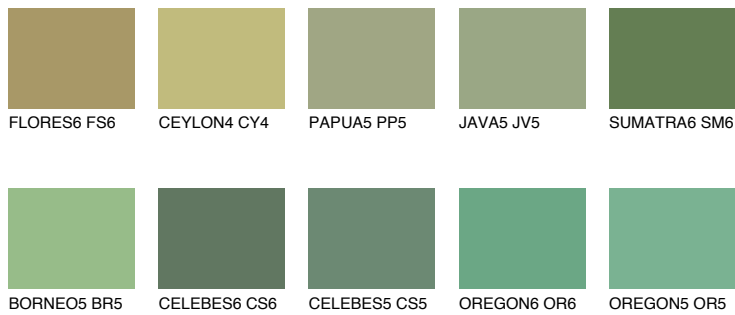

COLOUR DETAILS

SUMATRA5 SM5

☀ 24% **TSR** 33%

Matching colours

COLOURS

INTENSE

For more information on plasters and paints, go to www.ceresit.ee

*The presented colours refer to plasters and paints offered by Ceresit. Due to the use of digital techniques, the presented colours might not represent the original ones, thus they cannot be considered as a reliable colour presentation. We recommend checking the authentic colour samples.