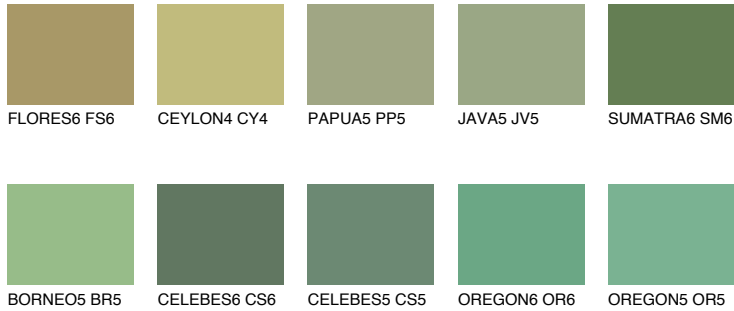

COLOUR DETAILS

SUMATRA5 SM5

24% TSR 33%

Matching colours

COLOURS

INTENSE

For more information on plasters and paints, go to www.ceresit.ee

*The presented colours refer to plasters and paints offered by Ceresit. Due to the use of digital techniques, the presented colours might not represent the original ones, thus they cannot be considered as a reliable colour presentation. We recommend checking the authentic colour samples.