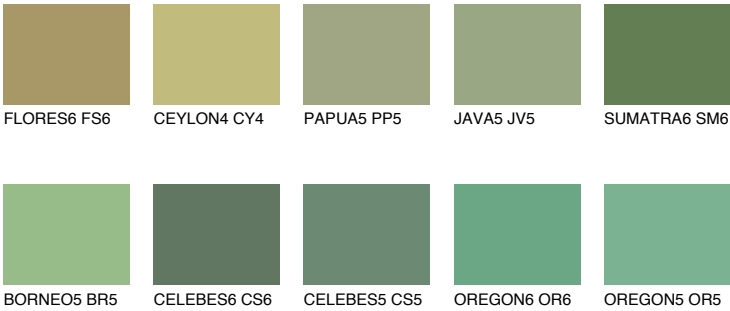

SUMATRA5 SM5

☀ 24% **TSR 33%**

Matching colours

COLOURS

INTENSE

For more information on plasters and paints, go to www.ceresit.ee

*The presented colours refer to plasters and paints offered by Ceresit. Due to the use of digital techniques, the presented colours might not represent the original ones, thus they cannot be considered as a reliable colour presentation. We recommend checking the authentic colour samples.