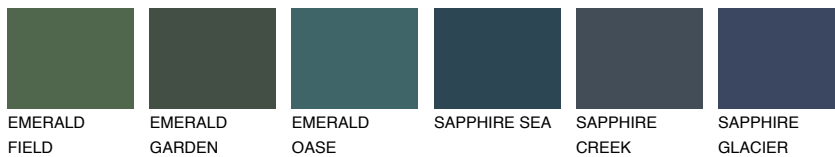

COLOUR DETAILS

SUMATRA5 SM5

☀ 24% **TSR** 33%

Matching colours

COLOURS

INTENSE

For more information on plasters and paints, go to www.ceresit.ee

*The presented colours refer to plasters and paints offered by Ceresit. Due to the use of digital techniques, the presented colours might not represent the original ones, thus they cannot be considered as a reliable colour presentation. We recommend checking the authentic colour samples.