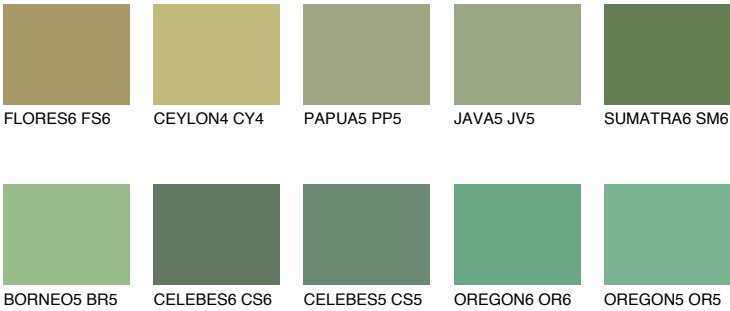

COLOUR DETAILS

SUMATRA5 SM5

☀ 24% **TSR 33%**

Matching colours

COLOURS

INTENSE

For more information on plasters and paints, go to www.ceresit.ee

*The presented colours refer to plasters and paints offered by Ceresit. Due to the use of digital techniques, the presented colours might not represent the original ones, thus they cannot be considered as a reliable colour presentation. We recommend checking the authentic colour samples.