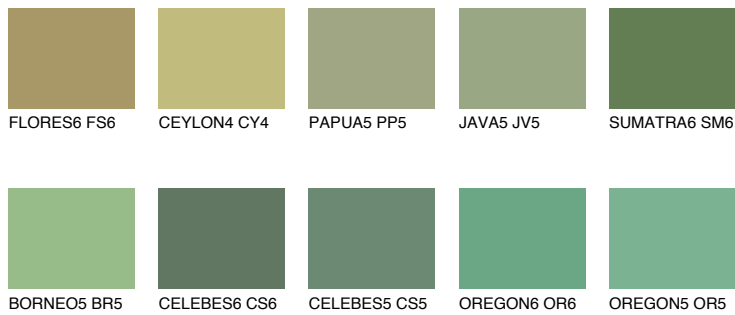

COLOUR DETAILS

SUMATRA5 SM5

☀ 24% **TSR 33%**

Matching colours

COLOURS

INTENSE

For more information on plasters and paints, go to www.ceresit.ee

*The presented colours refer to plasters and paints offered by Ceresit. Due to the use of digital techniques, the presented colours might not represent the original ones, thus they cannot be considered as a reliable colour presentation. We recommend checking the authentic colour samples.