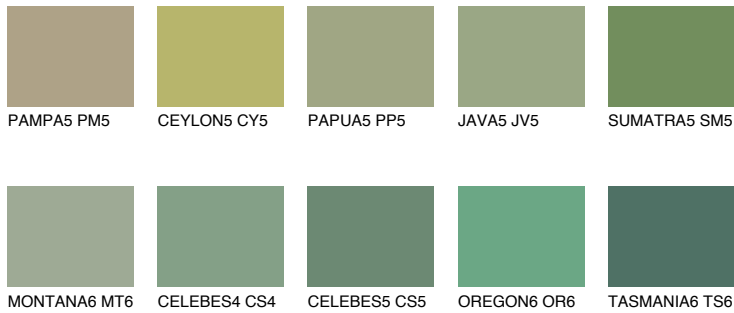

COLOUR DETAILS

SUMATRA6 SM6

18% TSR 14%

Matching colours

COLOURS

INTENSE

For more information on plasters and paints, go to www.ceresit.ee

*The presented colours refer to plasters and paints offered by Ceresit. Due to the use of digital techniques, the presented colours might not represent the original ones, thus they cannot be considered as a reliable colour presentation. We recommend checking the authentic colour samples.