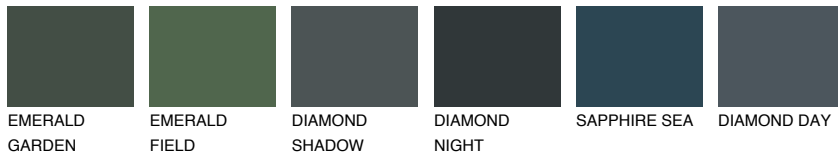

COLOUR DETAILS

SUMATRA6 SM6

18% TSR 14%

Matching colours

COLOURS

INTENSE

For more information on plasters and paints, go to www.ceresit.ee

*The presented colours refer to plasters and paints offered by Ceresit. Due to the use of digital techniques, the presented colours might not represent the original ones, thus they cannot be considered as a reliable colour presentation. We recommend checking the authentic colour samples.