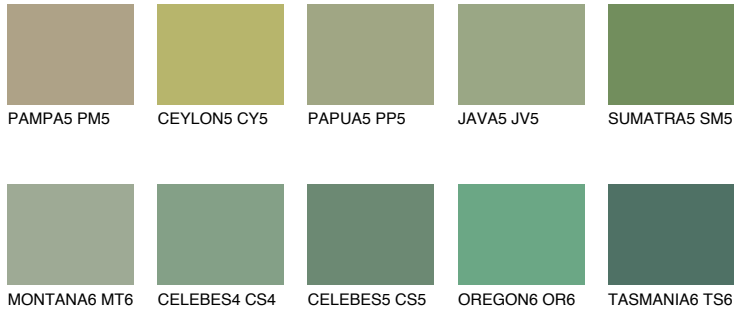

# COLOUR DETAILS

## SUMATRA6 SM6

18% TSR 14%

### Matching colours

#### COLOURS