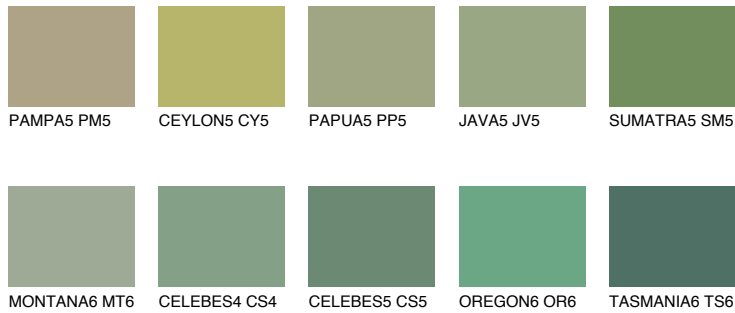

COLOUR DETAILS

SUMATRA6 SM6

18% TSR 14%

Matching colours

COLOURS

INTENSE

For more information on plasters and paints, go to www.ceresit.ee

*The presented colours refer to plasters and paints offered by Ceresit. Due to the use of digital techniques, the presented colours might not represent the original ones, thus they cannot be considered as a reliable colour presentation. We recommend checking the authentic colour samples.