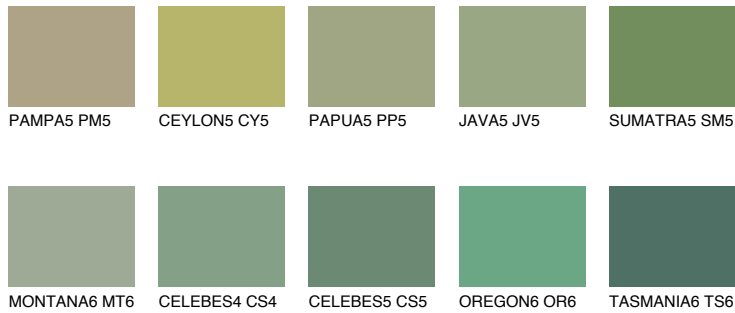

# COLOUR DETAILS

## SUMATRA6 SM6

18% TSR 14%

### Matching colours

#### COLOURS