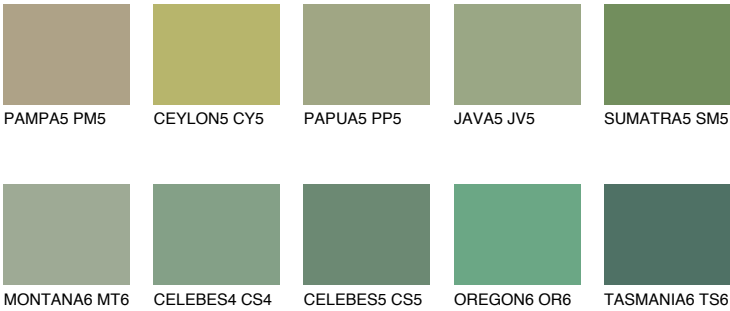

COLOUR DETAILS

SUMATRA6 SM6

18% TSR 14%

Matching colours

COLOURS

INTENSE

For more information on plasters and paints, go to www.ceresit.ee

*The presented colours refer to plasters and paints offered by Ceresit. Due to the use of digital techniques, the presented colours might not represent the original ones, thus they cannot be considered as a reliable colour presentation. We recommend checking the authentic colour samples.