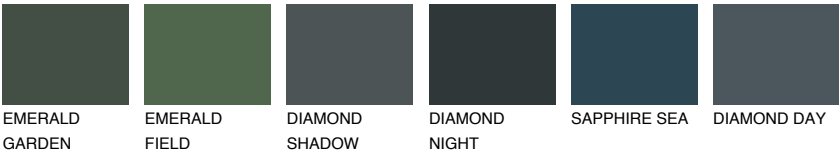

COLOUR DETAILS

SUMATRA6 SM6

18% TSR 14%

Matching colours

COLOURS

INTENSE

For more information on plasters and paints, go to www.ceresit.ee

*The presented colours refer to plasters and paints offered by Ceresit. Due to the use of digital techniques, the presented colours might not represent the original ones, thus they cannot be considered as a reliable colour presentation. We recommend checking the authentic colour samples.