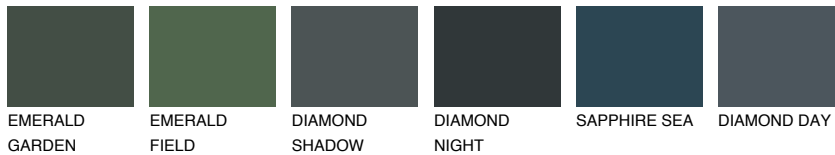

COLOUR DETAILS

SUMATRA6 SM6

18% TSR 14%

Matching colours

COLOURS

INTENSE

For more information on plasters and paints, go to www.ceresit.ee

*The presented colours refer to plasters and paints offered by Ceresit. Due to the use of digital techniques, the presented colours might not represent the original ones, thus they cannot be considered as a reliable colour presentation. We recommend checking the authentic colour samples.