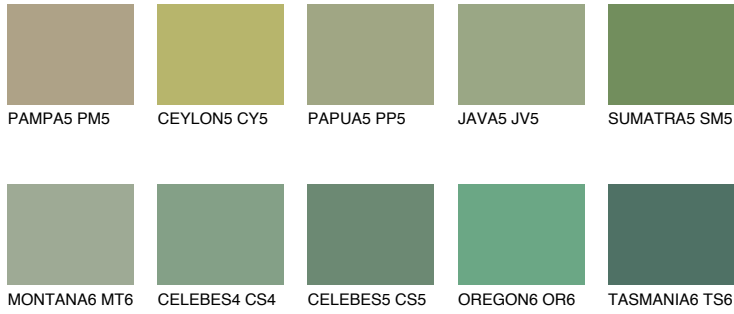

COLOUR DETAILS

SUMATRA6 SM6

18% TSR 14%

Matching colours

COLOURS

INTENSE

For more information on plasters and paints, go to www.ceresit.ee

*The presented colours refer to plasters and paints offered by Ceresit. Due to the use of digital techniques, the presented colours might not represent the original ones, thus they cannot be considered as a reliable colour presentation. We recommend checking the authentic colour samples.