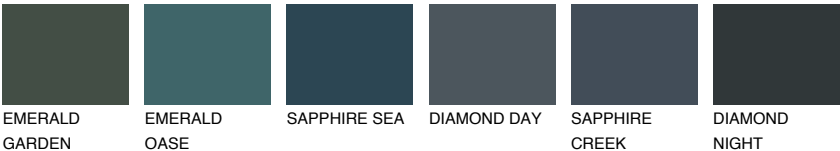

COLOUR DETAILS

CELEBES1 CS1

69% TSR 64%

Matching colours

COLOURS

INTENSE

For more information on plasters and paints, go to www.ceresit.ee

*The presented colours refer to plasters and paints offered by Ceresit. Due to the use of digital techniques, the presented colours might not represent the original ones, thus they cannot be considered as a reliable colour presentation. We recommend checking the authentic colour samples.