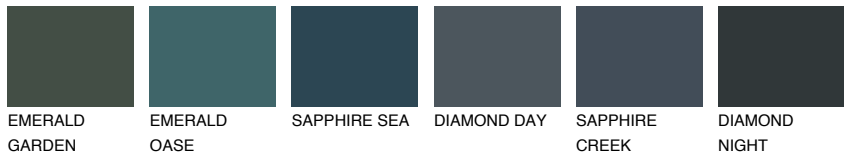

COLOUR DETAILS

CELEBES1 CS1

69% TSR 64%

Matching colours

COLOURS

INTENSE

For more information on plasters and paints, go to www.ceresit.ee

*The presented colours refer to plasters and paints offered by Ceresit. Due to the use of digital techniques, the presented colours might not represent the original ones, thus they cannot be considered as a reliable colour presentation. We recommend checking the authentic colour samples.