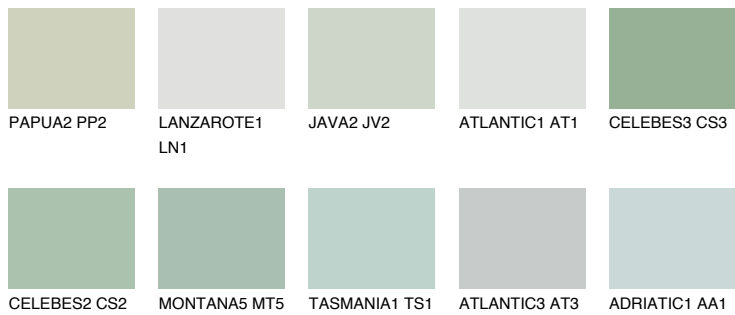

COLOUR DETAILS

CELEBES1 CS1

69% TSR 64%

Matching colours

COLOURS

INTENSE

For more information on plasters and paints, go to www.ceresit.ee

*The presented colours refer to plasters and paints offered by Ceresit. Due to the use of digital techniques, the presented colours might not represent the original ones, thus they cannot be considered as a reliable colour presentation. We recommend checking the authentic colour samples.