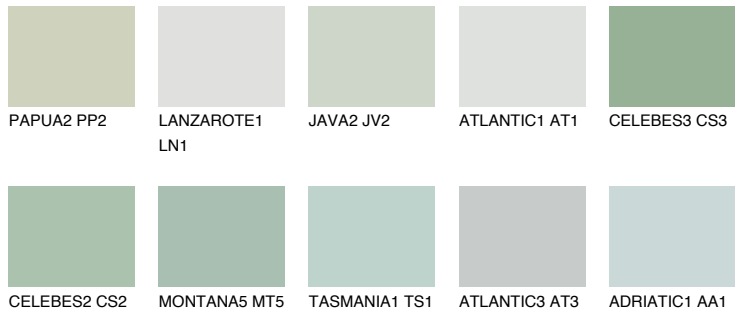

# COLOUR DETAILS

### Matching colours

#### COLOURS

#### INTENSE

For more information on plasters and paints, go to [www.ceresit.ee](http://www.ceresit.ee)

\*The presented colours refer to plasters and paints offered by Ceresit. Due to the use of digital techniques, the presented colours might not represent the original ones, thus they cannot be considered as a reliable colour presentation. We recommend checking the authentic colour samples.