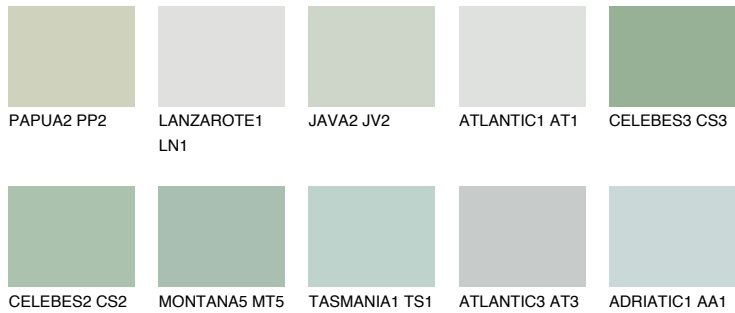

COLOUR DETAILS

CELEBES1 CS1

69% TSR 64%

Matching colours

COLOURS

INTENSE

For more information on plasters and paints, go to www.ceresit.ee

*The presented colours refer to plasters and paints offered by Ceresit. Due to the use of digital techniques, the presented colours might not represent the original ones, thus they cannot be considered as a reliable colour presentation. We recommend checking the authentic colour samples.