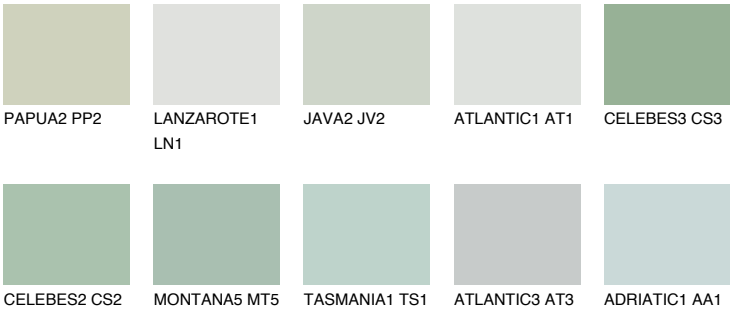

COLOUR DETAILS

CELEBES1 CS1

69% TSR 64%

Matching colours

COLOURS

INTENSE

For more information on plasters and paints, go to www.ceresit.ee

*The presented colours refer to plasters and paints offered by Ceresit. Due to the use of digital techniques, the presented colours might not represent the original ones, thus they cannot be considered as a reliable colour presentation. We recommend checking the authentic colour samples.