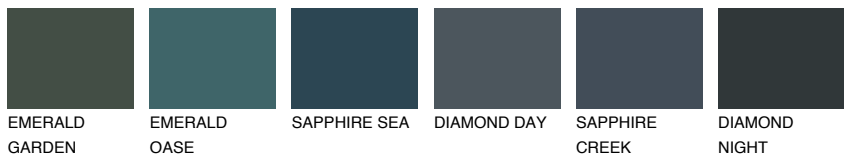

COLOUR DETAILS

CELEBES1 CS1

69% TSR 64%

Matching colours

COLOURS

INTENSE

For more information on plasters and paints, go to www.ceresit.ee

*The presented colours refer to plasters and paints offered by Ceresit. Due to the use of digital techniques, the presented colours might not represent the original ones, thus they cannot be considered as a reliable colour presentation. We recommend checking the authentic colour samples.