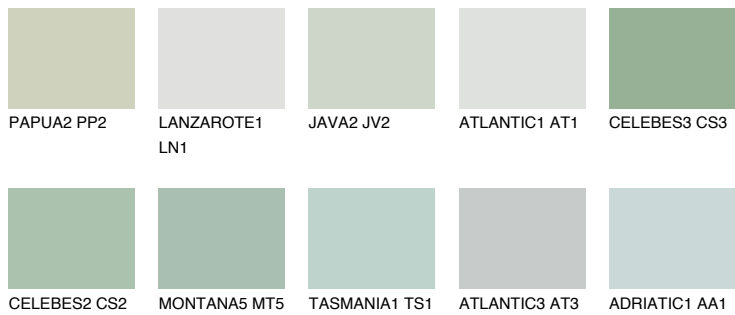

COLOUR DETAILS

CELEBES1 CS1

69% **TSR** 64%

Matching colours

COLOURS

INTENSE

For more information on plasters and paints, go to www.ceresit.ee

*The presented colours refer to plasters and paints offered by Ceresit. Due to the use of digital techniques, the presented colours might not represent the original ones, thus they cannot be considered as a reliable colour presentation. We recommend checking the authentic colour samples.