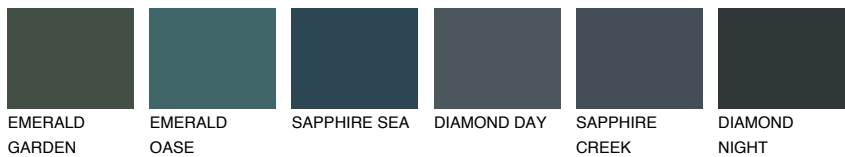

COLOUR DETAILS

CELEBES1 CS1

69% **TSR** 64%

Matching colours

COLOURS

INTENSE

For more information on plasters and paints, go to www.ceresit.ee

*The presented colours refer to plasters and paints offered by Ceresit. Due to the use of digital techniques, the presented colours might not represent the original ones, thus they cannot be considered as a reliable colour presentation. We recommend checking the authentic colour samples.