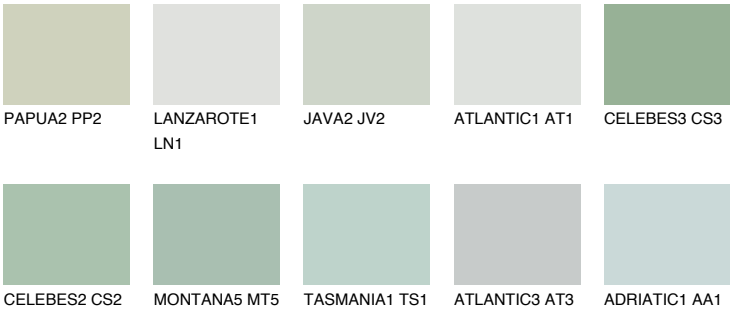

## CELEBES1 CS1

69% **TSR** 64%

### Matching colours

#### COLOURS

#### INTENSE

For more information on plasters and paints, go to [www.ceresit.ee](http://www.ceresit.ee)

\*The presented colours refer to plasters and paints offered by Ceresit. Due to the use of digital techniques, the presented colours might not represent the original ones, thus they cannot be considered as a reliable colour presentation. We recommend checking the authentic colour samples.