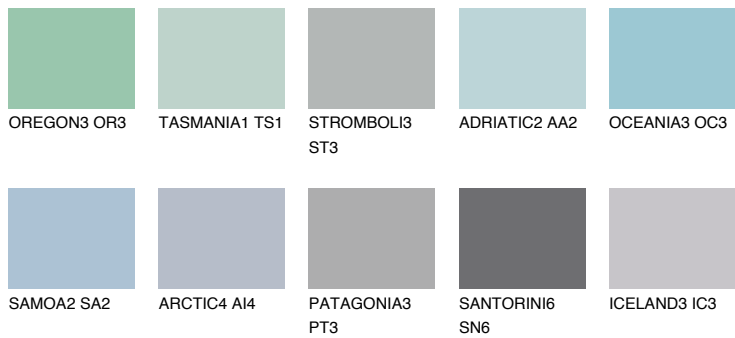

COLOUR DETAILS

ALASKA2 AL2

57% TSR 59%

Matching colours

COLOURS

INTENSE

For more information on plasters and paints, go to www.ceresit.ee

*The presented colours refer to plasters and paints offered by Ceresit. Due to the use of digital techniques, the presented colours might not represent the original ones, thus they cannot be considered as a reliable colour presentation. We recommend checking the authentic colour samples.