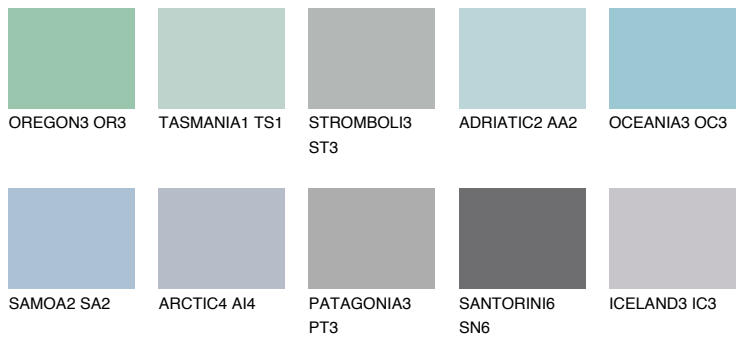

COLOUR DETAILS

ALASKA2 AL2

57% TSR 59%

Matching colours

COLOURS

INTENSE

For more information on plasters and paints, go to www.ceresit.ee

*The presented colours refer to plasters and paints offered by Ceresit. Due to the use of digital techniques, the presented colours might not represent the original ones, thus they cannot be considered as a reliable colour presentation. We recommend checking the authentic colour samples.