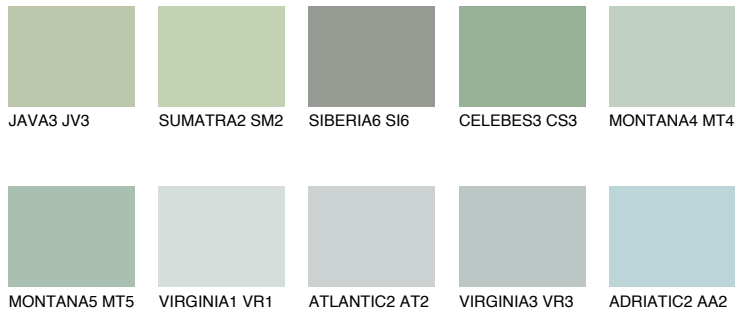

COLOUR DETAILS

CELEBES2 CS2

50% TSR 47%

Matching colours

COLOURS

INTENSE

For more information on plasters and paints, go to www.ceresit.ee

*The presented colours refer to plasters and paints offered by Ceresit. Due to the use of digital techniques, the presented colours might not represent the original ones, thus they cannot be considered as a reliable colour presentation. We recommend checking the authentic colour samples.