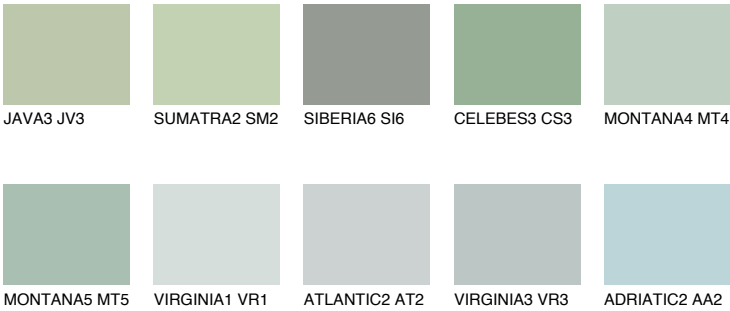

COLOUR DETAILS

CELEBES2 CS2

50% TSR 47%

Matching colours

COLOURS

INTENSE

For more information on plasters and paints, go to www.ceresit.ee

*The presented colours refer to plasters and paints offered by Ceresit. Due to the use of digital techniques, the presented colours might not represent the original ones, thus they cannot be considered as a reliable colour presentation. We recommend checking the authentic colour samples.