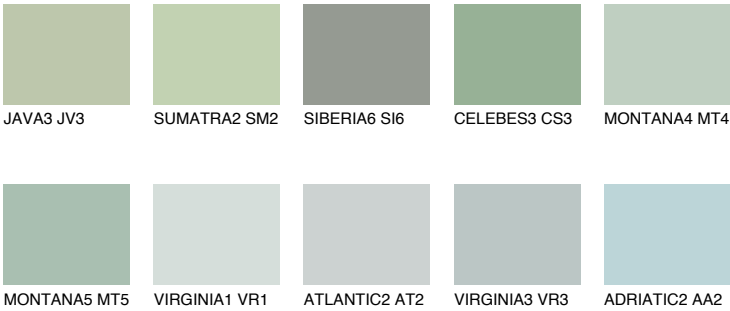

CELEBES2 CS2

50% TSR 47%

Matching colours

COLOURS

INTENSE

For more information on plasters and paints, go to www.ceresit.ee

*The presented colours refer to plasters and paints offered by Ceresit. Due to the use of digital techniques, the presented colours might not represent the original ones, thus they cannot be considered as a reliable colour presentation. We recommend checking the authentic colour samples.