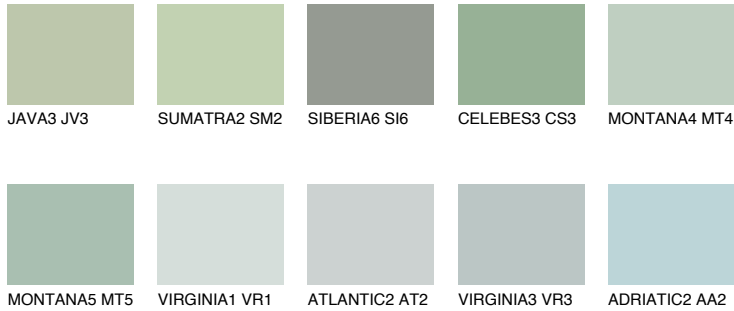

COLOUR DETAILS

CELEBES2 CS2

50% TSR 47%

Matching colours

COLOURS

INTENSE

For more information on plasters and paints, go to www.ceresit.ee

*The presented colours refer to plasters and paints offered by Ceresit. Due to the use of digital techniques, the presented colours might not represent the original ones, thus they cannot be considered as a reliable colour presentation. We recommend checking the authentic colour samples.