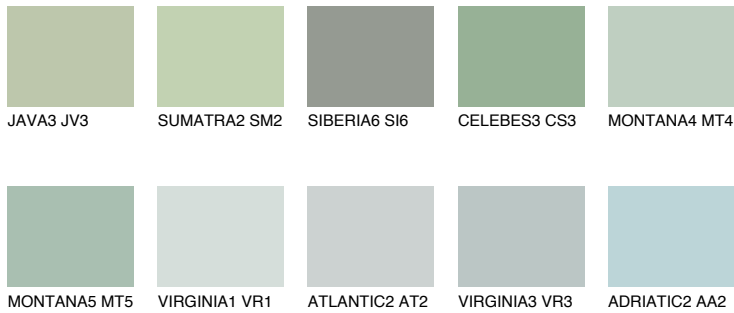

COLOUR DETAILS

CELEBES2 CS2

50% TSR 47%

Matching colours

COLOURS

INTENSE

For more information on plasters and paints, go to www.ceresit.ee

*The presented colours refer to plasters and paints offered by Ceresit. Due to the use of digital techniques, the presented colours might not represent the original ones, thus they cannot be considered as a reliable colour presentation. We recommend checking the authentic colour samples.