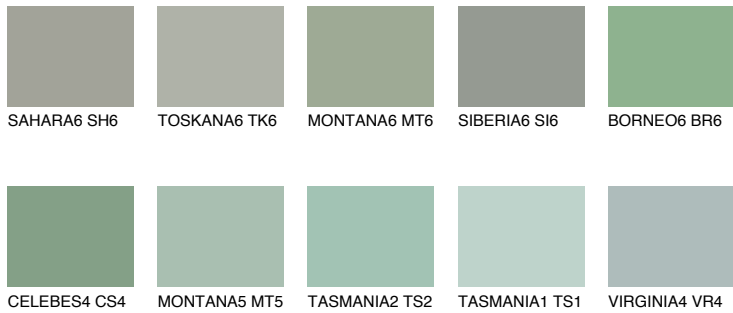

COLOUR DETAILS

CELEBES3 CS3

40% TSR 48%

Matching colours

COLOURS

INTENSE

For more information on plasters and paints, go to www.ceresit.ee

*The presented colours refer to plasters and paints offered by Ceresit. Due to the use of digital techniques, the presented colours might not represent the original ones, thus they cannot be considered as a reliable colour presentation. We recommend checking the authentic colour samples.