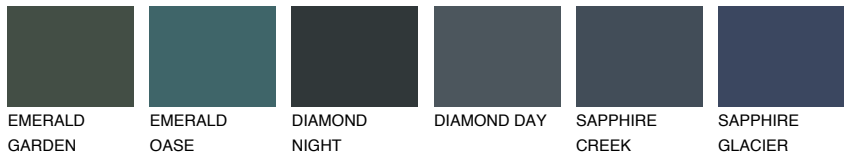

COLOUR DETAILS

CELEBES3 CS3

40% TSR 48%

Matching colours

COLOURS

INTENSE

For more information on plasters and paints, go to www.ceresit.ee

*The presented colours refer to plasters and paints offered by Ceresit. Due to the use of digital techniques, the presented colours might not represent the original ones, thus they cannot be considered as a reliable colour presentation. We recommend checking the authentic colour samples.