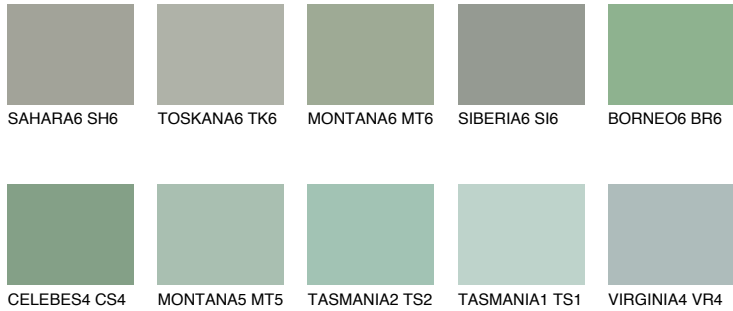

COLOUR DETAILS

CELEBES3 CS3

40% TSR 48%

Matching colours

COLOURS

INTENSE

For more information on plasters and paints, go to www.ceresit.ee

*The presented colours refer to plasters and paints offered by Ceresit. Due to the use of digital techniques, the presented colours might not represent the original ones, thus they cannot be considered as a reliable colour presentation. We recommend checking the authentic colour samples.