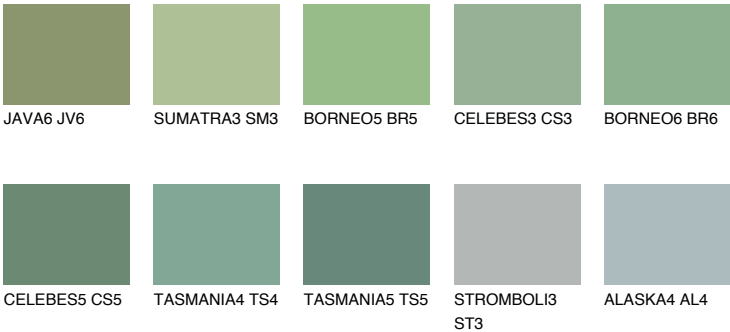

COLOUR DETAILS

CELEBES4 CS4

32% TSR 32%

Matching colours

COLOURS

INTENSE

For more information on plasters and paints, go to www.ceresit.ee

*The presented colours refer to plasters and paints offered by Ceresit. Due to the use of digital techniques, the presented colours might not represent the original ones, thus they cannot be considered as a reliable colour presentation. We recommend checking the authentic colour samples.