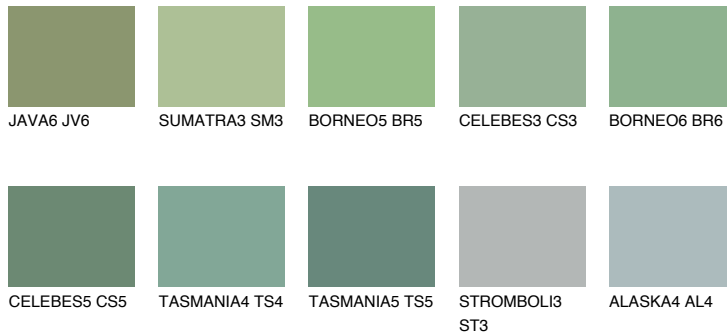

COLOUR DETAILS

CELEBES4 CS4

32% TSR 32%

Matching colours

COLOURS

INTENSE

For more information on plasters and paints, go to www.ceresit.ee

*The presented colours refer to plasters and paints offered by Ceresit. Due to the use of digital techniques, the presented colours might not represent the original ones, thus they cannot be considered as a reliable colour presentation. We recommend checking the authentic colour samples.