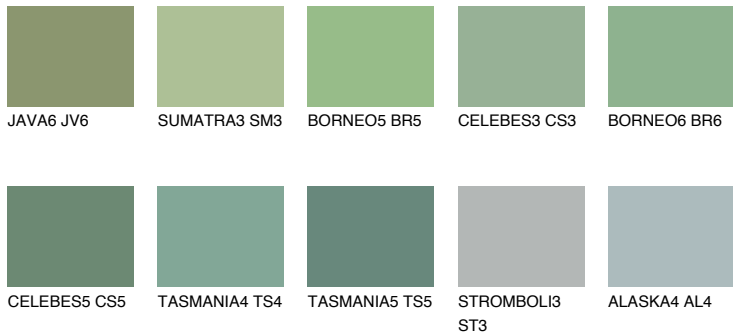

# COLOUR DETAILS

## CELEBES4 CS4

32% TSR 32%

### Matching colours

#### COLOURS