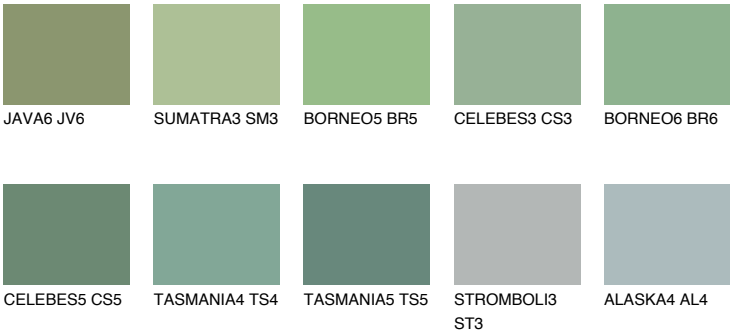

## CELEBES4 CS4

32% TSR 32%

### Matching colours

#### COLOURS

#### INTENSE

For more information on plasters and paints, go to [www.ceresit.ee](http://www.ceresit.ee)

\*The presented colours refer to plasters and paints offered by Ceresit. Due to the use of digital techniques, the presented colours might not represent the original ones, thus they cannot be considered as a reliable colour presentation. We recommend checking the authentic colour samples.