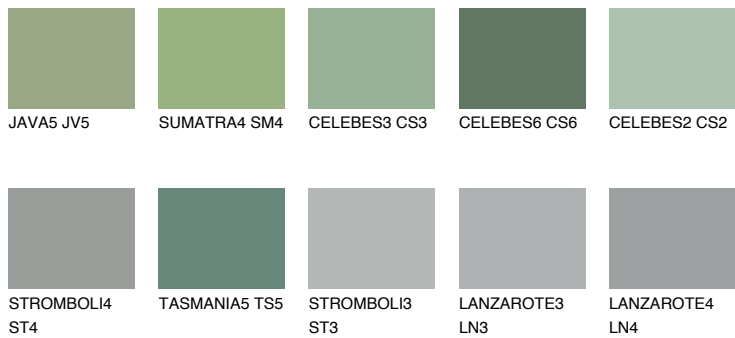

COLOUR DETAILS

CELEBES5 CS5

☀ 22% **TSR 22%**

Matching colours

COLOURS

INTENSE

For more information on plasters and paints, go to www.ceresit.ee

*The presented colours refer to plasters and paints offered by Ceresit. Due to the use of digital techniques, the presented colours might not represent the original ones, thus they cannot be considered as a reliable colour presentation. We recommend checking the authentic colour samples.