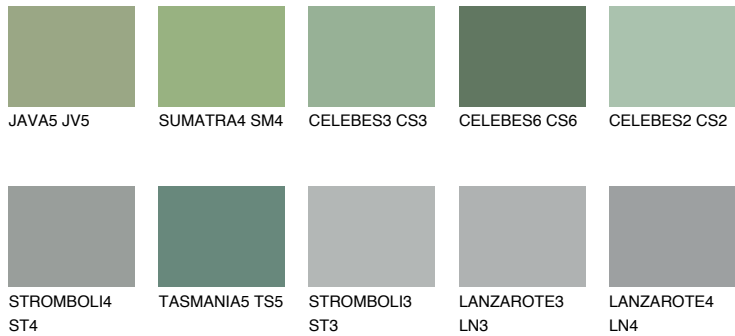

COLOUR DETAILS

CELEBES5 CS5

22% TSR 22%

Matching colours

COLOURS

INTENSE

For more information on plasters and paints, go to www.ceresit.ee

*The presented colours refer to plasters and paints offered by Ceresit. Due to the use of digital techniques, the presented colours might not represent the original ones, thus they cannot be considered as a reliable colour presentation. We recommend checking the authentic colour samples.