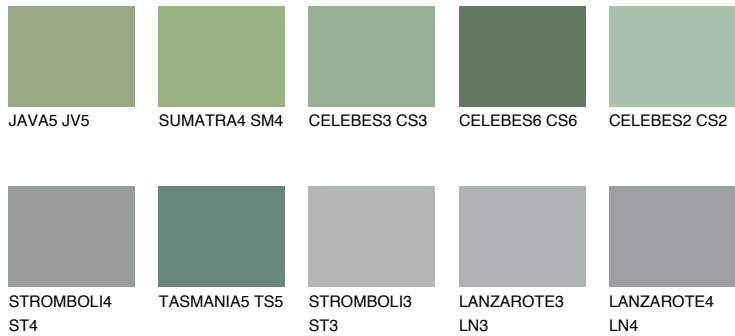

COLOUR DETAILS

CELEBES5 CS5

☀ 22% **TSR 22%**

Matching colours

COLOURS

INTENSE

For more information on plasters and paints, go to www.ceresit.ee

*The presented colours refer to plasters and paints offered by Ceresit. Due to the use of digital techniques, the presented colours might not represent the original ones, thus they cannot be considered as a reliable colour presentation. We recommend checking the authentic colour samples.