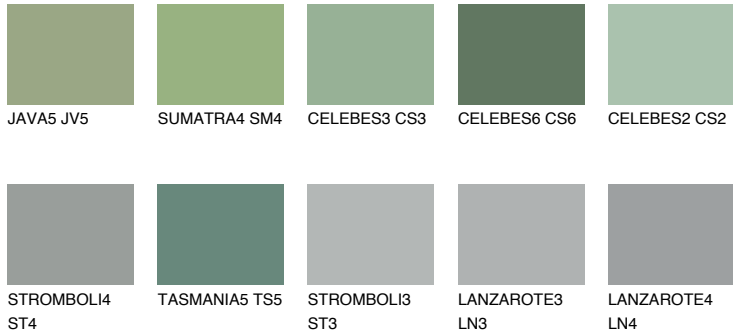

COLOUR DETAILS

CELEBES5 CS5

☀ 22% **TSR 22%**

Matching colours

COLOURS

INTENSE

For more information on plasters and paints, go to www.ceresit.ee

*The presented colours refer to plasters and paints offered by Ceresit. Due to the use of digital techniques, the presented colours might not represent the original ones, thus they cannot be considered as a reliable colour presentation. We recommend checking the authentic colour samples.