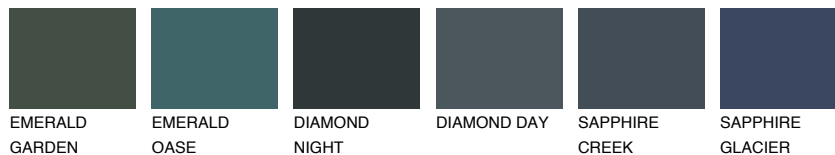

CELEBES6 CS6

17% TSR 14%

Matching colours

COLOURS

INTENSE

For more information on plasters and paints, go to www.ceresit.ee

*The presented colours refer to plasters and paints offered by Ceresit. Due to the use of digital techniques, the presented colours might not represent the original ones, thus they cannot be considered as a reliable colour presentation. We recommend checking the authentic colour samples.