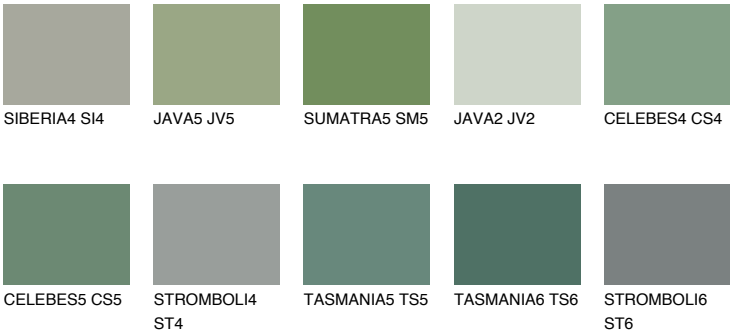

## CELEBES6 CS6

☀️ 17%    **TSR** 14%

### Matching colours

#### COLOURS

#### INTENSE

For more information on plasters and paints, go to [www.ceresit.ee](http://www.ceresit.ee)

\*The presented colours refer to plasters and paints offered by Ceresit. Due to the use of digital techniques, the presented colours might not represent the original ones, thus they cannot be considered as a reliable colour presentation. We recommend checking the authentic colour samples.