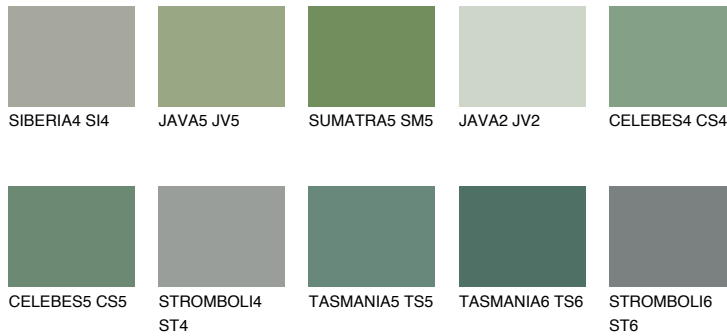

CELEBES6 CS6

17% TSR 14%

Matching colours

COLOURS

INTENSE

For more information on plasters and paints, go to www.ceresit.ee

*The presented colours refer to plasters and paints offered by Ceresit. Due to the use of digital techniques, the presented colours might not represent the original ones, thus they cannot be considered as a reliable colour presentation. We recommend checking the authentic colour samples.