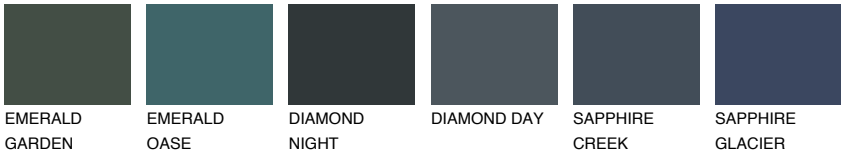

CELEBES6 CS6

☀️ 17%   **TSR** 14%

Matching colours

COLOURS

INTENSE

For more information on plasters and paints, go to www.ceresit.ee

*The presented colours refer to plasters and paints offered by Ceresit. Due to the use of digital techniques, the presented colours might not represent the original ones, thus they cannot be considered as a reliable colour presentation. We recommend checking the authentic colour samples.