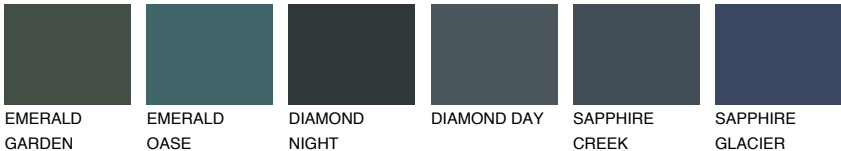

CELEBES6 CS6

17% TSR 14%

Matching colours

COLOURS

INTENSE

For more information on plasters and paints, go to www.ceresit.ee

*The presented colours refer to plasters and paints offered by Ceresit. Due to the use of digital techniques, the presented colours might not represent the original ones, thus they cannot be considered as a reliable colour presentation. We recommend checking the authentic colour samples.