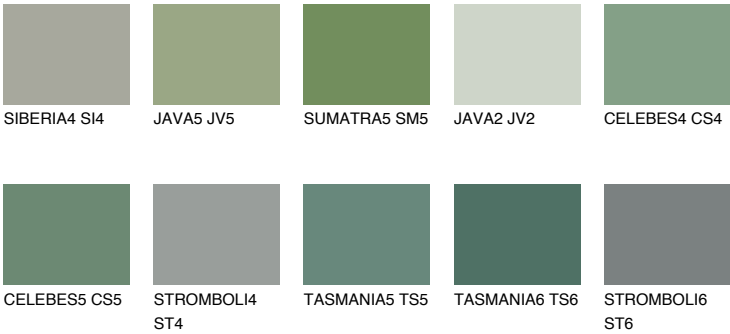

CELEBES6 CS6

17% TSR 14%

Matching colours

COLOURS

INTENSE

For more information on plasters and paints, go to www.ceresit.ee

*The presented colours refer to plasters and paints offered by Ceresit. Due to the use of digital techniques, the presented colours might not represent the original ones, thus they cannot be considered as a reliable colour presentation. We recommend checking the authentic colour samples.