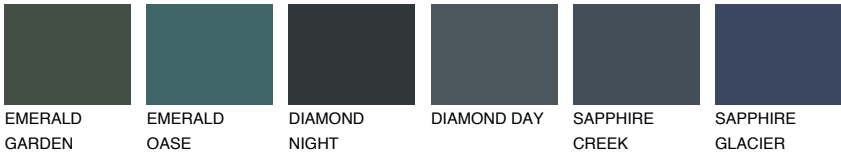

CELEBES6 CS6

17% TSR 14%

Matching colours

COLOURS

INTENSE

For more information on plasters and paints, go to www.ceresit.ee

*The presented colours refer to plasters and paints offered by Ceresit. Due to the use of digital techniques, the presented colours might not represent the original ones, thus they cannot be considered as a reliable colour presentation. We recommend checking the authentic colour samples.