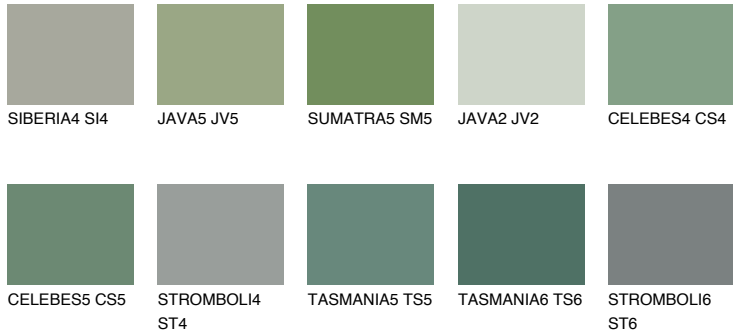

COLOUR DETAILS

CELEBES6 CS6

17% TSR 14%

Matching colours

COLOURS

INTENSE

For more information on plasters and paints, go to www.ceresit.ee

*The presented colours refer to plasters and paints offered by Ceresit. Due to the use of digital techniques, the presented colours might not represent the original ones, thus they cannot be considered as a reliable colour presentation. We recommend checking the authentic colour samples.