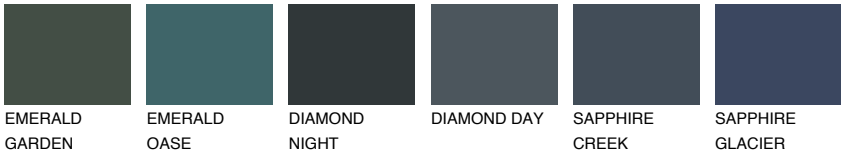

CELEBES6 CS6

17% **TSR** 14%

Matching colours

COLOURS

INTENSE

For more information on plasters and paints, go to www.ceresit.ee

*The presented colours refer to plasters and paints offered by Ceresit. Due to the use of digital techniques, the presented colours might not represent the original ones, thus they cannot be considered as a reliable colour presentation. We recommend checking the authentic colour samples.