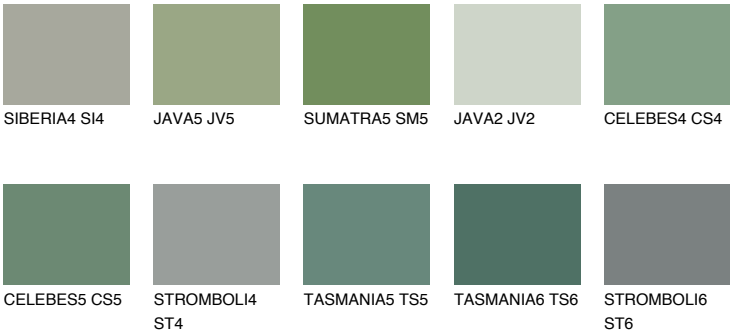

## CELEBES6 CS6

17% **TSR** 14%

### Matching colours

#### COLOURS

#### INTENSE

For more information on plasters and paints, go to [www.ceresit.ee](http://www.ceresit.ee)

\*The presented colours refer to plasters and paints offered by Ceresit. Due to the use of digital techniques, the presented colours might not represent the original ones, thus they cannot be considered as a reliable colour presentation. We recommend checking the authentic colour samples.