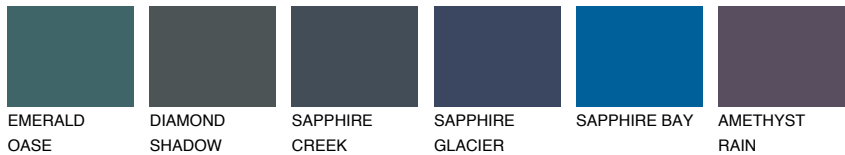

COLOUR DETAILS

OREGON1 OR1

73% TSR 66%

Matching colours

COLOURS

INTENSE

For more information on plasters and paints, go to www.ceresit.ee

*The presented colours refer to plasters and paints offered by Ceresit. Due to the use of digital techniques, the presented colours might not represent the original ones, thus they cannot be considered as a reliable colour presentation. We recommend checking the authentic colour samples.