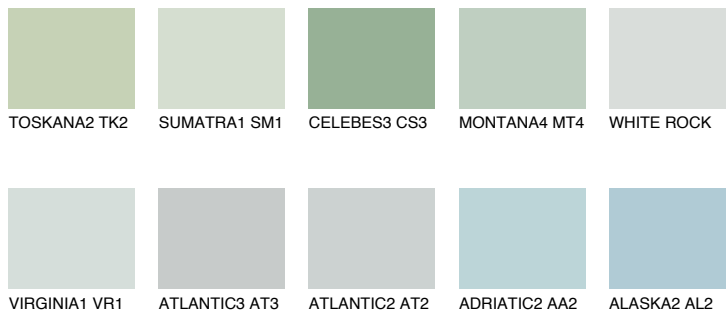

## OREGON1 OR1

73% **TSR** 66%

### Matching colours

#### COLOURS