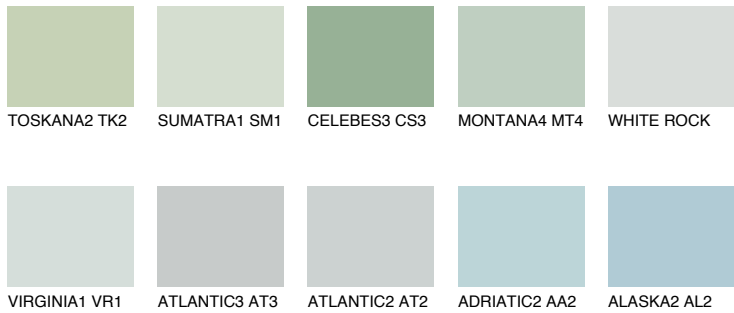

COLOUR DETAILS

OREGON1 OR1

73% TSR 66%

Matching colours

COLOURS

INTENSE

For more information on plasters and paints, go to www.ceresit.ee

*The presented colours refer to plasters and paints offered by Ceresit. Due to the use of digital techniques, the presented colours might not represent the original ones, thus they cannot be considered as a reliable colour presentation. We recommend checking the authentic colour samples.