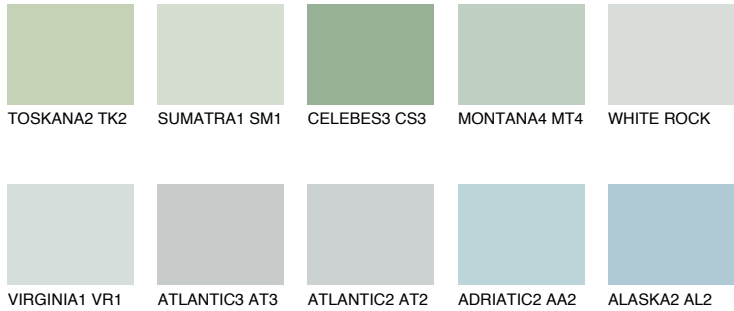

COLOUR DETAILS

OREGON1 OR1

73% **TSR** 66%

Matching colours

COLOURS

INTENSE

For more information on plasters and paints, go to www.ceresit.ee

*The presented colours refer to plasters and paints offered by Ceresit. Due to the use of digital techniques, the presented colours might not represent the original ones, thus they cannot be considered as a reliable colour presentation. We recommend checking the authentic colour samples.