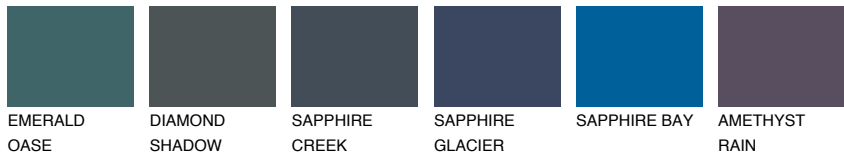

COLOUR DETAILS

OREGON1 OR1

73% **TSR** 66%

Matching colours

COLOURS

INTENSE

For more information on plasters and paints, go to www.ceresit.ee

*The presented colours refer to plasters and paints offered by Ceresit. Due to the use of digital techniques, the presented colours might not represent the original ones, thus they cannot be considered as a reliable colour presentation. We recommend checking the authentic colour samples.