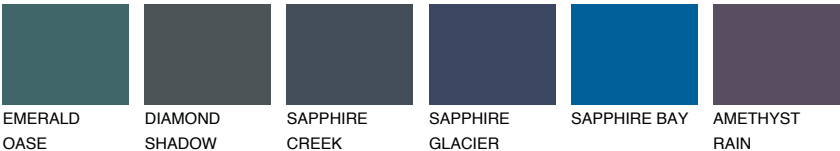

OREGON1 OR1

73% **TSR** 66%

Matching colours

COLOURS

INTENSE

For more information on plasters and paints, go to www.ceresit.ee

*The presented colours refer to plasters and paints offered by Ceresit. Due to the use of digital techniques, the presented colours might not represent the original ones, thus they cannot be considered as a reliable colour presentation. We recommend checking the authentic colour samples.