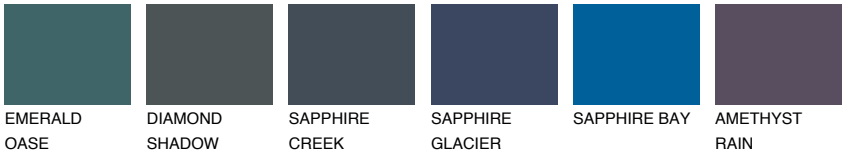

OREGON1 OR1

73% **TSR** 66%

Matching colours

COLOURS

INTENSE

For more information on plasters and paints, go to www.ceresit.ee

*The presented colours refer to plasters and paints offered by Ceresit. Due to the use of digital techniques, the presented colours might not represent the original ones, thus they cannot be considered as a reliable colour presentation. We recommend checking the authentic colour samples.