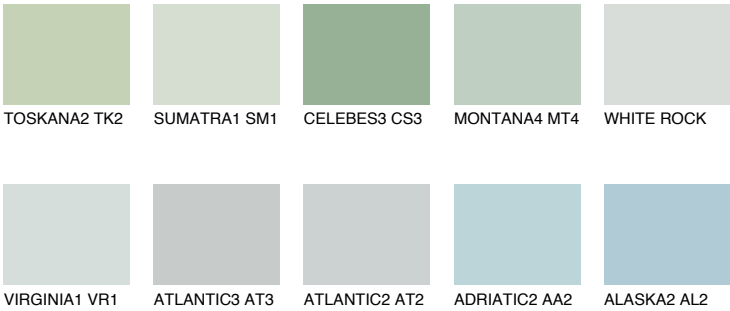

OREGON1 OR1

73% **TSR** 66%

Matching colours

COLOURS

INTENSE

For more information on plasters and paints, go to www.ceresit.ee

*The presented colours refer to plasters and paints offered by Ceresit. Due to the use of digital techniques, the presented colours might not represent the original ones, thus they cannot be considered as a reliable colour presentation. We recommend checking the authentic colour samples.