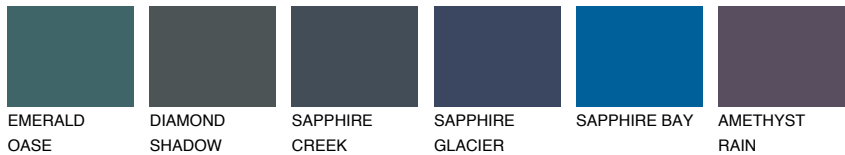

COLOUR DETAILS

OREGON1 OR1

73% **TSR** 66%

Matching colours

COLOURS

INTENSE

For more information on plasters and paints, go to www.ceresit.ee

*The presented colours refer to plasters and paints offered by Ceresit. Due to the use of digital techniques, the presented colours might not represent the original ones, thus they cannot be considered as a reliable colour presentation. We recommend checking the authentic colour samples.