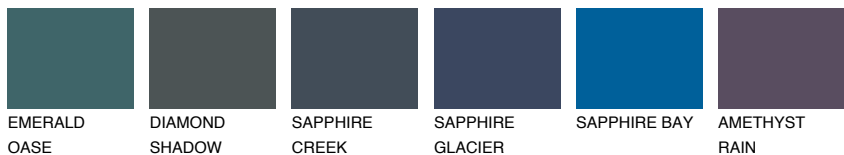

COLOUR DETAILS

OREGON1 OR1

73% **TSR** 66%

Matching colours

COLOURS

INTENSE

For more information on plasters and paints, go to www.ceresit.ee

*The presented colours refer to plasters and paints offered by Ceresit. Due to the use of digital techniques, the presented colours might not represent the original ones, thus they cannot be considered as a reliable colour presentation. We recommend checking the authentic colour samples.