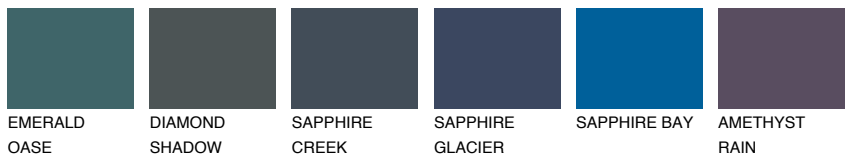

COLOUR DETAILS

OREGON1 OR1

73% **TSR** 66%

Matching colours

COLOURS

INTENSE

For more information on plasters and paints, go to www.ceresit.ee

*The presented colours refer to plasters and paints offered by Ceresit. Due to the use of digital techniques, the presented colours might not represent the original ones, thus they cannot be considered as a reliable colour presentation. We recommend checking the authentic colour samples.