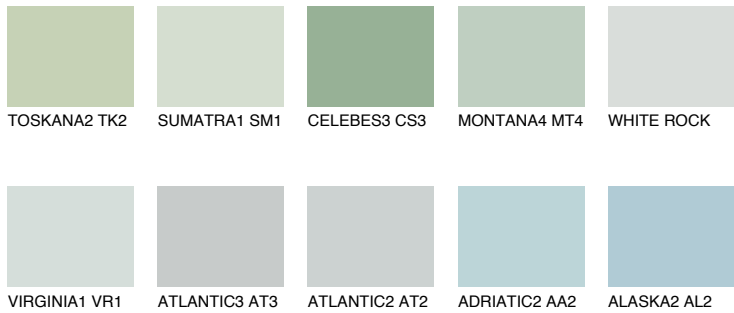

COLOUR DETAILS

OREGON1 OR1

73% **TSR** 66%

Matching colours

COLOURS

INTENSE

For more information on plasters and paints, go to www.ceresit.ee

*The presented colours refer to plasters and paints offered by Ceresit. Due to the use of digital techniques, the presented colours might not represent the original ones, thus they cannot be considered as a reliable colour presentation. We recommend checking the authentic colour samples.