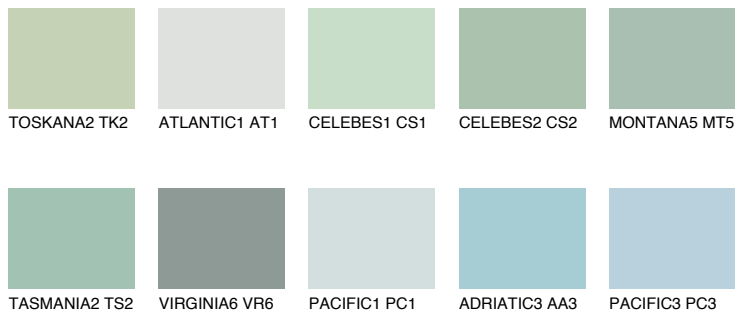

COLOUR DETAILS

OREGON2 OR2

58% TSR 56%

Matching colours

COLOURS

INTENSE

For more information on plasters and paints, go to www.ceresit.ee

*The presented colours refer to plasters and paints offered by Ceresit. Due to the use of digital techniques, the presented colours might not represent the original ones, thus they cannot be considered as a reliable colour presentation. We recommend checking the authentic colour samples.