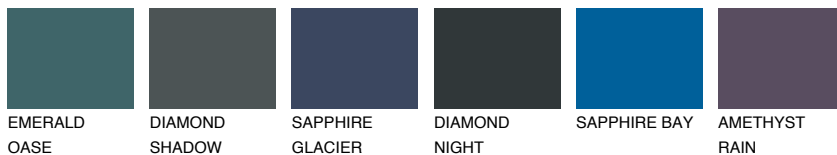

COLOUR DETAILS

OREGON2 OR2

58% TSR 56%

Matching colours

COLOURS

INTENSE

For more information on plasters and paints, go to www.ceresit.ee

*The presented colours refer to plasters and paints offered by Ceresit. Due to the use of digital techniques, the presented colours might not represent the original ones, thus they cannot be considered as a reliable colour presentation. We recommend checking the authentic colour samples.