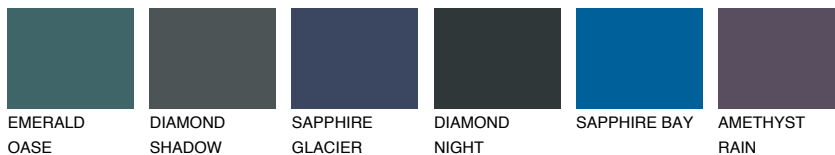

COLOUR DETAILS

OREGON2 OR2

58% TSR 56%

Matching colours

COLOURS

INTENSE

For more information on plasters and paints, go to www.ceresit.ee

*The presented colours refer to plasters and paints offered by Ceresit. Due to the use of digital techniques, the presented colours might not represent the original ones, thus they cannot be considered as a reliable colour presentation. We recommend checking the authentic colour samples.