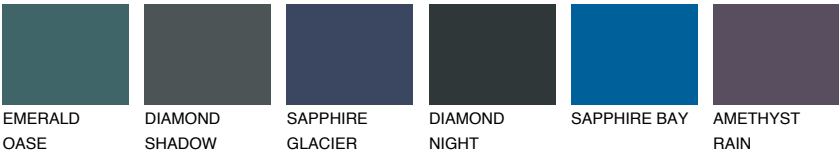

OREGON2 OR2

58% TSR 56%

Matching colours

COLOURS

INTENSE

For more information on plasters and paints, go to www.ceresit.ee

*The presented colours refer to plasters and paints offered by Ceresit. Due to the use of digital techniques, the presented colours might not represent the original ones, thus they cannot be considered as a reliable colour presentation. We recommend checking the authentic colour samples.