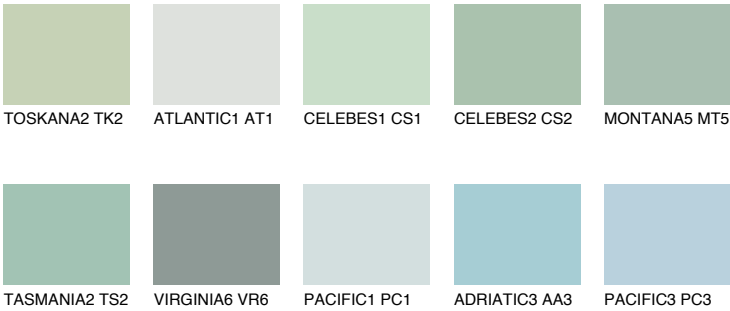

OREGON2 OR2

58% TSR 56%

Matching colours

COLOURS

INTENSE

For more information on plasters and paints, go to www.ceresit.ee

*The presented colours refer to plasters and paints offered by Ceresit. Due to the use of digital techniques, the presented colours might not represent the original ones, thus they cannot be considered as a reliable colour presentation. We recommend checking the authentic colour samples.