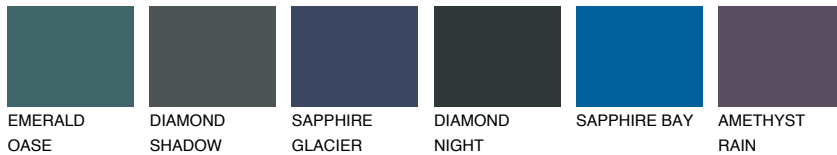

COLOUR DETAILS

OREGON2 OR2

58% TSR 56%

Matching colours

COLOURS

INTENSE

For more information on plasters and paints, go to www.ceresit.ee

*The presented colours refer to plasters and paints offered by Ceresit. Due to the use of digital techniques, the presented colours might not represent the original ones, thus they cannot be considered as a reliable colour presentation. We recommend checking the authentic colour samples.