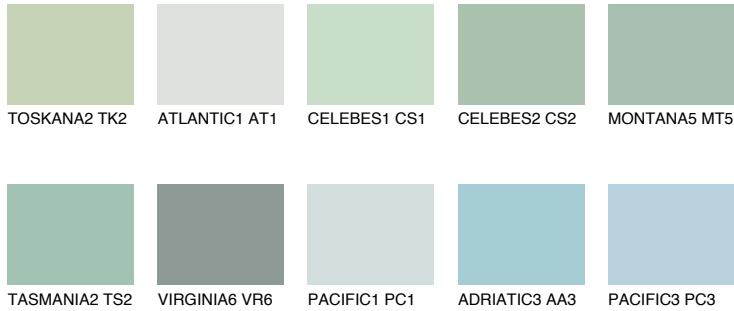

COLOUR DETAILS

OREGON2 OR2

58% TSR 56%

Matching colours

COLOURS

INTENSE

For more information on plasters and paints, go to www.ceresit.ee

*The presented colours refer to plasters and paints offered by Ceresit. Due to the use of digital techniques, the presented colours might not represent the original ones, thus they cannot be considered as a reliable colour presentation. We recommend checking the authentic colour samples.