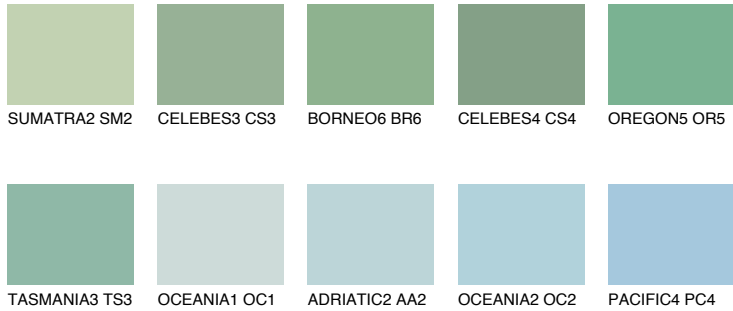

COLOUR DETAILS

OREGON3 OR3

50% TSR 52%

Matching colours

COLOURS

INTENSE

For more information on plasters and paints, go to www.ceresit.ee

*The presented colours refer to plasters and paints offered by Ceresit. Due to the use of digital techniques, the presented colours might not represent the original ones, thus they cannot be considered as a reliable colour presentation. We recommend checking the authentic colour samples.