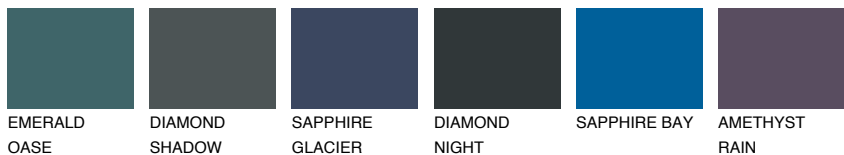

COLOUR DETAILS

OREGON3 OR3

50% **TSR** 52%

Matching colours

COLOURS

INTENSE

For more information on plasters and paints, go to www.ceresit.ee

*The presented colours refer to plasters and paints offered by Ceresit. Due to the use of digital techniques, the presented colours might not represent the original ones, thus they cannot be considered as a reliable colour presentation. We recommend checking the authentic colour samples.