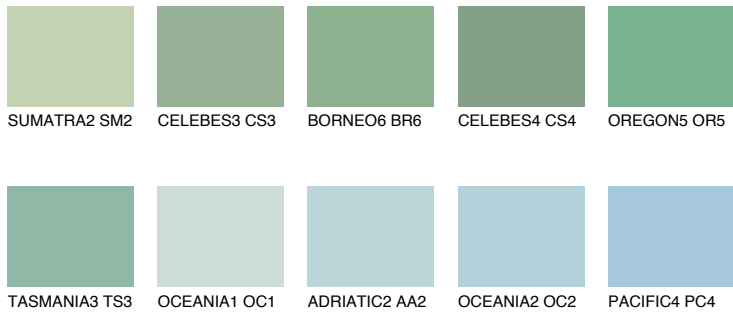

COLOUR DETAILS

OREGON3 OR3

50% **TSR** 52%

Matching colours

COLOURS

INTENSE

For more information on plasters and paints, go to www.ceresit.ee

*The presented colours refer to plasters and paints offered by Ceresit. Due to the use of digital techniques, the presented colours might not represent the original ones, thus they cannot be considered as a reliable colour presentation. We recommend checking the authentic colour samples.