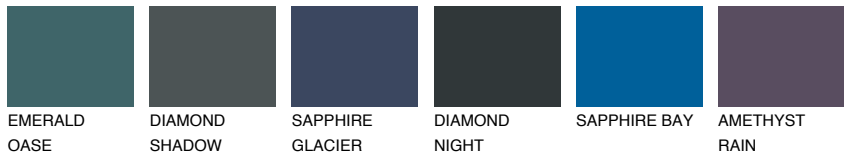

COLOUR DETAILS

OREGON3 OR3

50% TSR 52%

Matching colours

COLOURS

INTENSE

For more information on plasters and paints, go to www.ceresit.ee

*The presented colours refer to plasters and paints offered by Ceresit. Due to the use of digital techniques, the presented colours might not represent the original ones, thus they cannot be considered as a reliable colour presentation. We recommend checking the authentic colour samples.