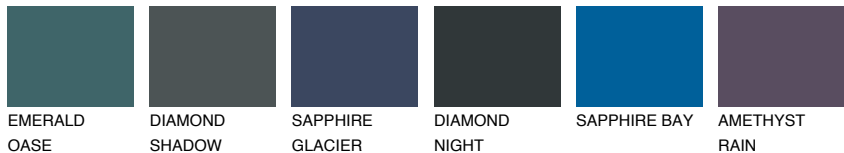

COLOUR DETAILS

OREGON3 OR3

50% **TSR** 52%

Matching colours

COLOURS

INTENSE

For more information on plasters and paints, go to www.ceresit.ee

*The presented colours refer to plasters and paints offered by Ceresit. Due to the use of digital techniques, the presented colours might not represent the original ones, thus they cannot be considered as a reliable colour presentation. We recommend checking the authentic colour samples.