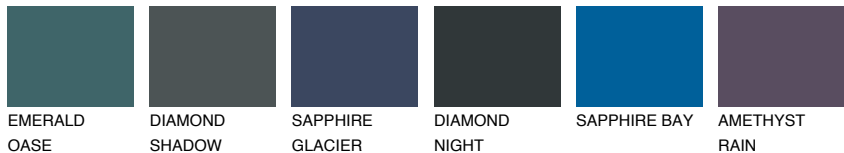

COLOUR DETAILS

OREGON3 OR3

50% TSR 52%

Matching colours

COLOURS

INTENSE

For more information on plasters and paints, go to www.ceresit.ee

*The presented colours refer to plasters and paints offered by Ceresit. Due to the use of digital techniques, the presented colours might not represent the original ones, thus they cannot be considered as a reliable colour presentation. We recommend checking the authentic colour samples.