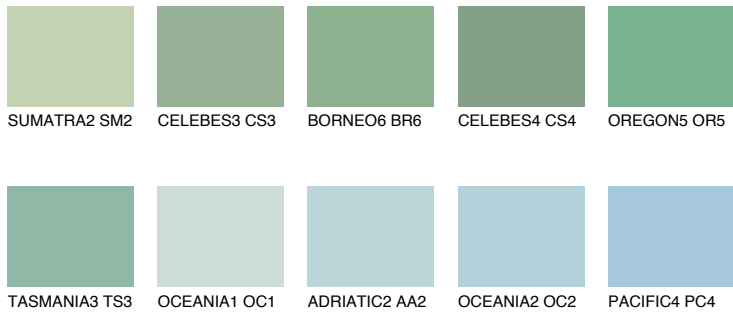

COLOUR DETAILS

OREGON3 OR3

50% TSR 52%

Matching colours

COLOURS

INTENSE

For more information on plasters and paints, go to www.ceresit.ee

*The presented colours refer to plasters and paints offered by Ceresit. Due to the use of digital techniques, the presented colours might not represent the original ones, thus they cannot be considered as a reliable colour presentation. We recommend checking the authentic colour samples.