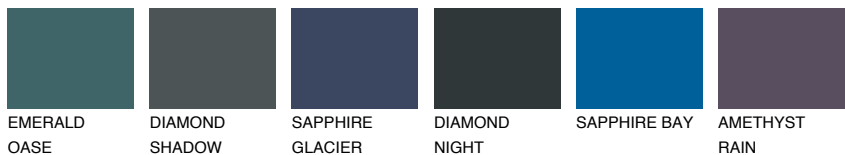

OREGON4 OR4

43% **TSR** 47%

Matching colours

COLOURS

INTENSE

For more information on plasters and paints, go to www.ceresit.ee

*The presented colours refer to plasters and paints offered by Ceresit. Due to the use of digital techniques, the presented colours might not represent the original ones, thus they cannot be considered as a reliable colour presentation. We recommend checking the authentic colour samples.