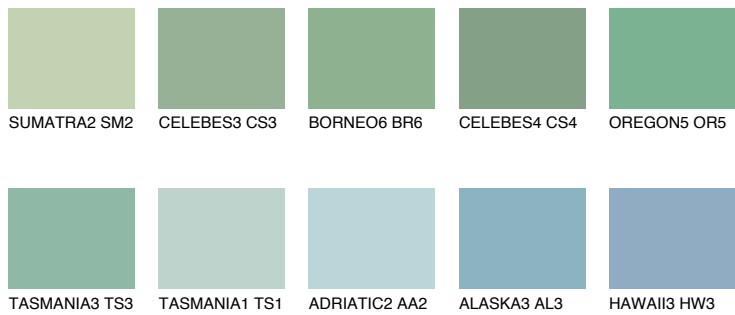

OREGON4 OR4

43% **TSR** 47%

Matching colours

COLOURS

INTENSE

For more information on plasters and paints, go to www.ceresit.ee

*The presented colours refer to plasters and paints offered by Ceresit. Due to the use of digital techniques, the presented colours might not represent the original ones, thus they cannot be considered as a reliable colour presentation. We recommend checking the authentic colour samples.