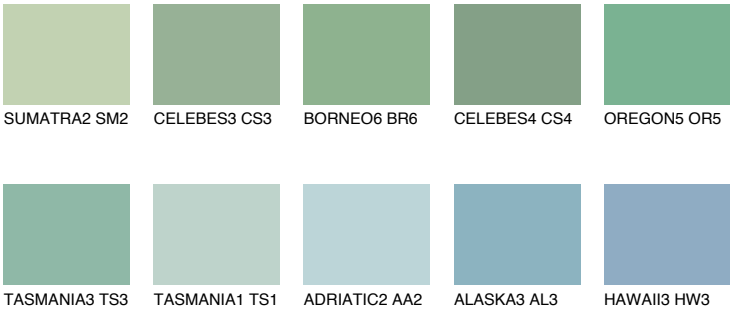

OREGON4 OR4

43% **TSR** 47%

Matching colours

COLOURS

INTENSE

For more information on plasters and paints, go to www.ceresit.ee

*The presented colours refer to plasters and paints offered by Ceresit. Due to the use of digital techniques, the presented colours might not represent the original ones, thus they cannot be considered as a reliable colour presentation. We recommend checking the authentic colour samples.