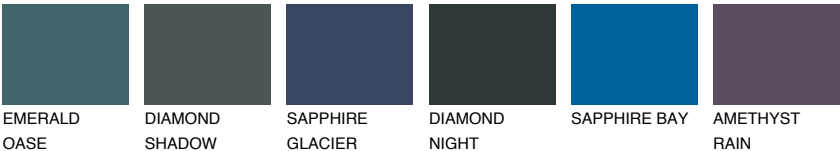

OREGON4 OR4

43% **TSR** 47%

Matching colours

COLOURS

INTENSE

For more information on plasters and paints, go to www.ceresit.ee

*The presented colours refer to plasters and paints offered by Ceresit. Due to the use of digital techniques, the presented colours might not represent the original ones, thus they cannot be considered as a reliable colour presentation. We recommend checking the authentic colour samples.