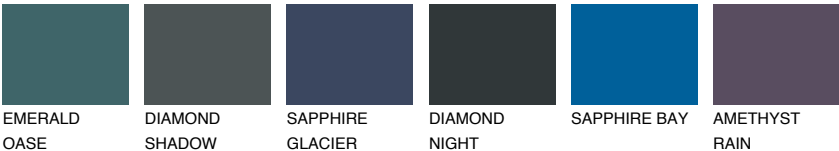

OREGON4 OR4

43% **TSR** 47%

Matching colours

COLOURS

INTENSE

For more information on plasters and paints, go to www.ceresit.ee

*The presented colours refer to plasters and paints offered by Ceresit. Due to the use of digital techniques, the presented colours might not represent the original ones, thus they cannot be considered as a reliable colour presentation. We recommend checking the authentic colour samples.