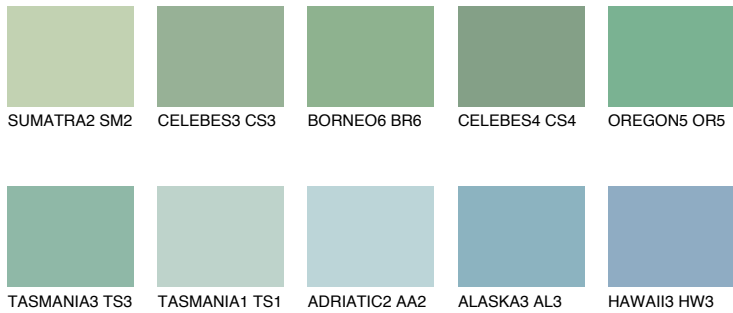

COLOUR DETAILS

OREGON4 OR4

43% TSR 47%

Matching colours

COLOURS

INTENSE

For more information on plasters and paints, go to www.ceresit.ee

*The presented colours refer to plasters and paints offered by Ceresit. Due to the use of digital techniques, the presented colours might not represent the original ones, thus they cannot be considered as a reliable colour presentation. We recommend checking the authentic colour samples.