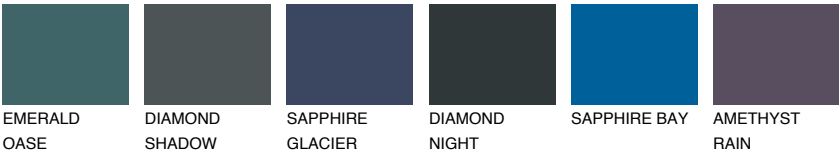

OREGON4 OR4

43% **TSR** 47%

Matching colours

COLOURS

INTENSE

For more information on plasters and paints, go to www.ceresit.ee

*The presented colours refer to plasters and paints offered by Ceresit. Due to the use of digital techniques, the presented colours might not represent the original ones, thus they cannot be considered as a reliable colour presentation. We recommend checking the authentic colour samples.