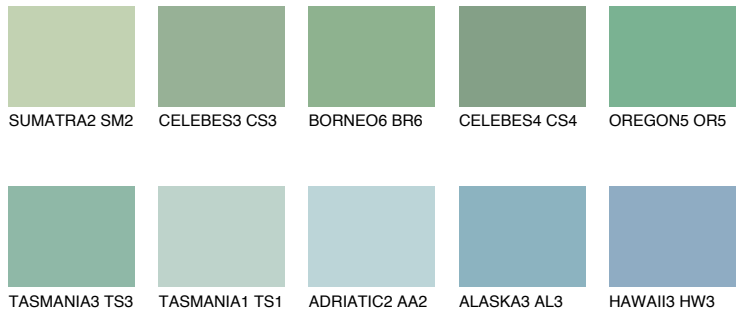

COLOUR DETAILS

OREGON4 OR4

43% TSR 47%

Matching colours

COLOURS

INTENSE

For more information on plasters and paints, go to www.ceresit.ee

*The presented colours refer to plasters and paints offered by Ceresit. Due to the use of digital techniques, the presented colours might not represent the original ones, thus they cannot be considered as a reliable colour presentation. We recommend checking the authentic colour samples.