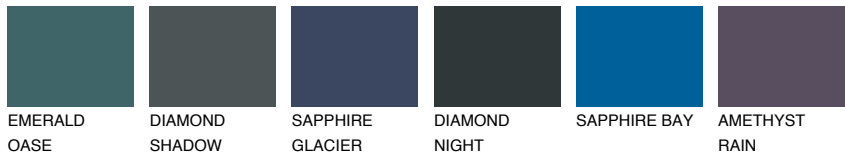

COLOUR DETAILS

OREGON4 OR4

43% TSR 47%

Matching colours

COLOURS

INTENSE

For more information on plasters and paints, go to www.ceresit.ee

*The presented colours refer to plasters and paints offered by Ceresit. Due to the use of digital techniques, the presented colours might not represent the original ones, thus they cannot be considered as a reliable colour presentation. We recommend checking the authentic colour samples.