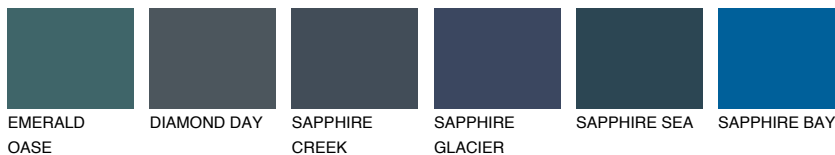

COLOUR DETAILS

OREGON5 OR5

38% **TSR** 44%

Matching colours

COLOURS

INTENSE

For more information on plasters and paints, go to www.ceresit.ee

*The presented colours refer to plasters and paints offered by Ceresit. Due to the use of digital techniques, the presented colours might not represent the original ones, thus they cannot be considered as a reliable colour presentation. We recommend checking the authentic colour samples.