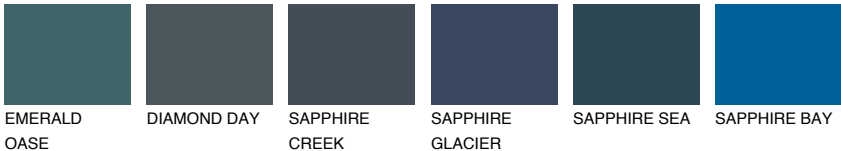

OREGON5 OR5

38% TSR 44%

Matching colours

COLOURS

INTENSE

For more information on plasters and paints, go to www.ceresit.ee

*The presented colours refer to plasters and paints offered by Ceresit. Due to the use of digital techniques, the presented colours might not represent the original ones, thus they cannot be considered as a reliable colour presentation. We recommend checking the authentic colour samples.