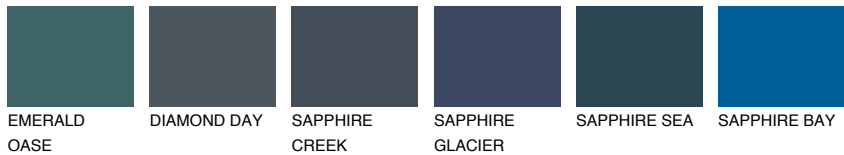

COLOUR DETAILS

OREGON5 OR5

38% **TSR** 44%

Matching colours

COLOURS

INTENSE

For more information on plasters and paints, go to www.ceresit.ee

*The presented colours refer to plasters and paints offered by Ceresit. Due to the use of digital techniques, the presented colours might not represent the original ones, thus they cannot be considered as a reliable colour presentation. We recommend checking the authentic colour samples.