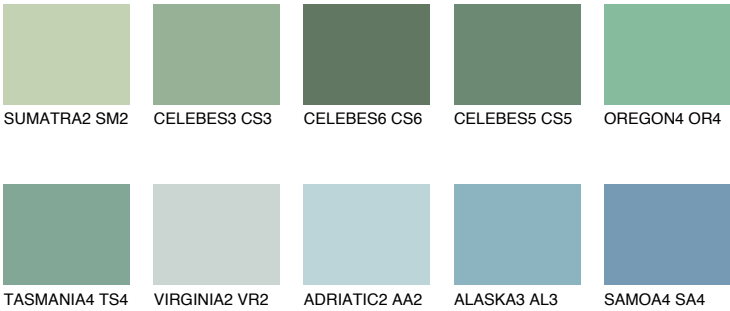

OREGON5 OR5

38% TSR 44%

Matching colours

COLOURS

INTENSE

For more information on plasters and paints, go to www.ceresit.ee

*The presented colours refer to plasters and paints offered by Ceresit. Due to the use of digital techniques, the presented colours might not represent the original ones, thus they cannot be considered as a reliable colour presentation. We recommend checking the authentic colour samples.