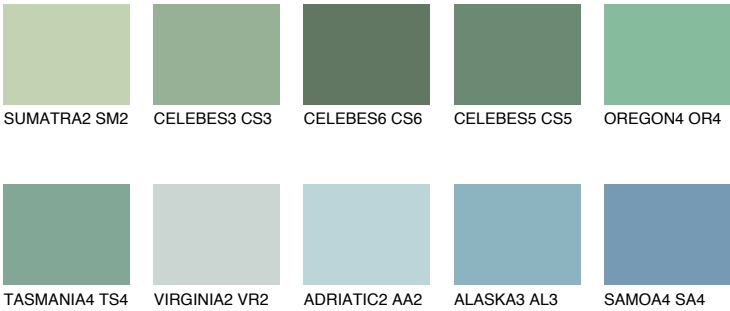

OREGON5 OR5

38% **TSR** 44%

Matching colours

COLOURS

INTENSE

For more information on plasters and paints, go to www.ceresit.ee

*The presented colours refer to plasters and paints offered by Ceresit. Due to the use of digital techniques, the presented colours might not represent the original ones, thus they cannot be considered as a reliable colour presentation. We recommend checking the authentic colour samples.