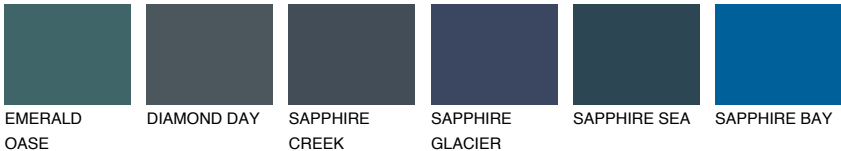

OREGON5 OR5

38% **TSR** 44%

Matching colours

COLOURS

INTENSE

For more information on plasters and paints, go to www.ceresit.ee

*The presented colours refer to plasters and paints offered by Ceresit. Due to the use of digital techniques, the presented colours might not represent the original ones, thus they cannot be considered as a reliable colour presentation. We recommend checking the authentic colour samples.