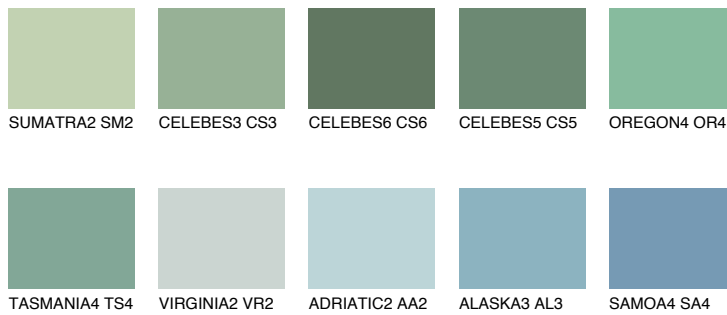

OREGON5 OR5

38% **TSR** 44%

Matching colours

COLOURS

INTENSE

For more information on plasters and paints, go to www.ceresit.ee

*The presented colours refer to plasters and paints offered by Ceresit. Due to the use of digital techniques, the presented colours might not represent the original ones, thus they cannot be considered as a reliable colour presentation. We recommend checking the authentic colour samples.