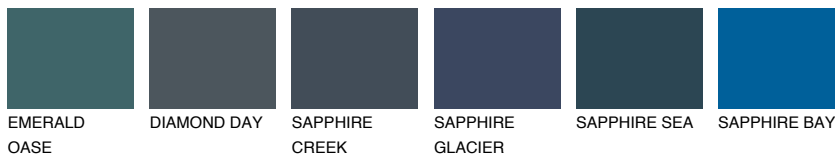

OREGON5 OR5

38% **TSR** 44%

Matching colours

COLOURS

INTENSE

For more information on plasters and paints, go to www.ceresit.ee

*The presented colours refer to plasters and paints offered by Ceresit. Due to the use of digital techniques, the presented colours might not represent the original ones, thus they cannot be considered as a reliable colour presentation. We recommend checking the authentic colour samples.