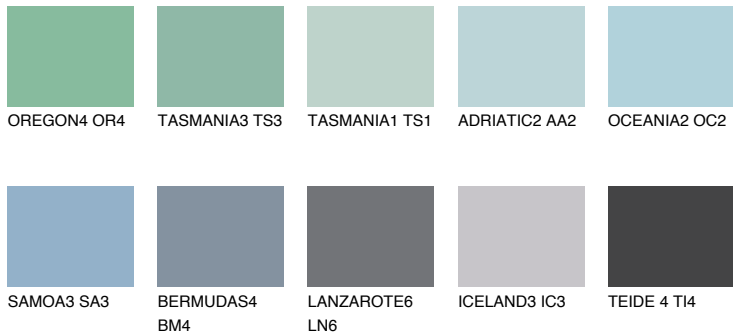

COLOUR DETAILS

ALASKA3 AL3

42% TSR 39%

Matching colours

COLOURS

INTENSE

For more information on plasters and paints, go to www.ceresit.ee

*The presented colours refer to plasters and paints offered by Ceresit. Due to the use of digital techniques, the presented colours might not represent the original ones, thus they cannot be considered as a reliable colour presentation. We recommend checking the authentic colour samples.