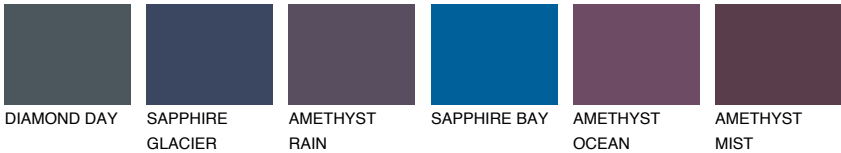

ALASKA3 AL3

42% TSR 39%

Matching colours

COLOURS

INTENSE

For more information on plasters and paints, go to www.ceresit.ee

*The presented colours refer to plasters and paints offered by Ceresit. Due to the use of digital techniques, the presented colours might not represent the original ones, thus they cannot be considered as a reliable colour presentation. We recommend checking the authentic colour samples.