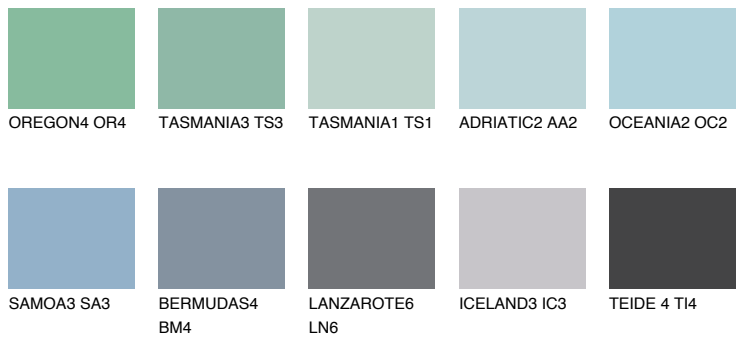

COLOUR DETAILS

ALASKA3 AL3

42% TSR 39%

Matching colours

COLOURS

INTENSE

For more information on plasters and paints, go to www.ceresit.ee

*The presented colours refer to plasters and paints offered by Ceresit. Due to the use of digital techniques, the presented colours might not represent the original ones, thus they cannot be considered as a reliable colour presentation. We recommend checking the authentic colour samples.