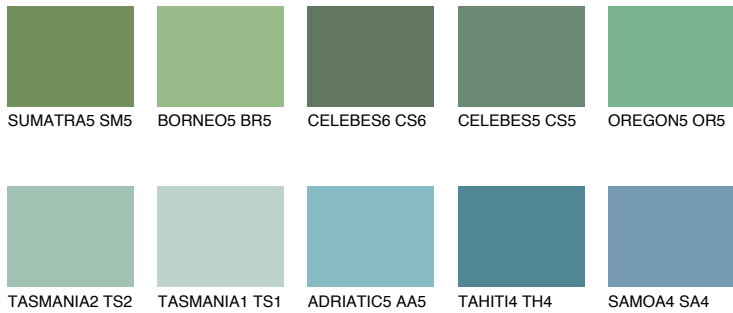

COLOUR DETAILS

OREGON6 OR6

32% TSR 39%

Matching colours

COLOURS

INTENSE

For more information on plasters and paints, go to www.ceresit.ee

*The presented colours refer to plasters and paints offered by Ceresit. Due to the use of digital techniques, the presented colours might not represent the original ones, thus they cannot be considered as a reliable colour presentation. We recommend checking the authentic colour samples.