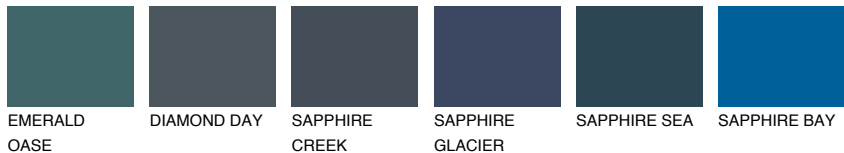

COLOUR DETAILS

OREGON6 OR6

32% TSR 39%

Matching colours

COLOURS

INTENSE

For more information on plasters and paints, go to www.ceresit.ee

*The presented colours refer to plasters and paints offered by Ceresit. Due to the use of digital techniques, the presented colours might not represent the original ones, thus they cannot be considered as a reliable colour presentation. We recommend checking the authentic colour samples.