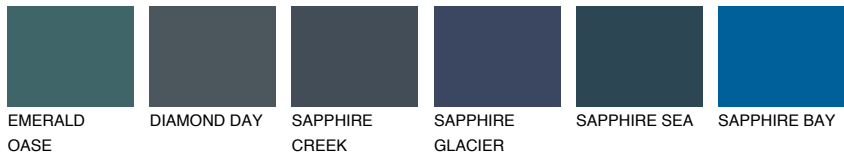

COLOUR DETAILS

OREGON6 OR6

32% **TSR** 39%

Matching colours

COLOURS

INTENSE

For more information on plasters and paints, go to www.ceresit.ee

*The presented colours refer to plasters and paints offered by Ceresit. Due to the use of digital techniques, the presented colours might not represent the original ones, thus they cannot be considered as a reliable colour presentation. We recommend checking the authentic colour samples.