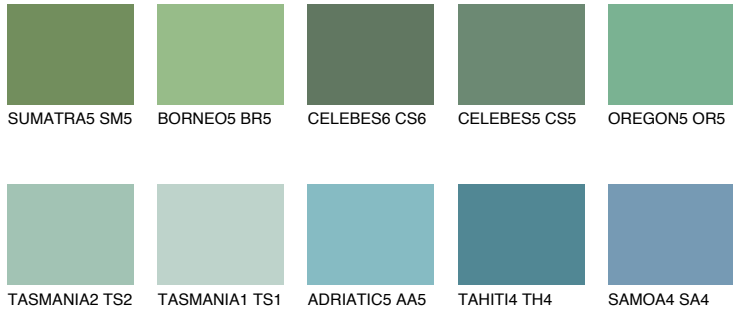

COLOUR DETAILS

OREGON6 OR6

32% **TSR** 39%

Matching colours

COLOURS

INTENSE

For more information on plasters and paints, go to www.ceresit.ee

*The presented colours refer to plasters and paints offered by Ceresit. Due to the use of digital techniques, the presented colours might not represent the original ones, thus they cannot be considered as a reliable colour presentation. We recommend checking the authentic colour samples.