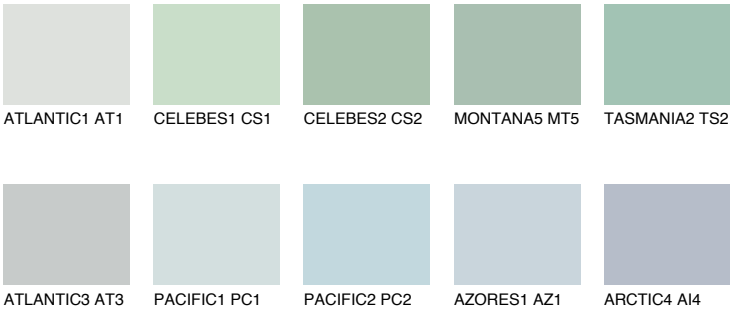

TASMANIA1 TS1

62% TSR 55%

Matching colours

COLOURS

INTENSE

For more information on plasters and paints, go to www.ceresit.ee

*The presented colours refer to plasters and paints offered by Ceresit. Due to the use of digital techniques, the presented colours might not represent the original ones, thus they cannot be considered as a reliable colour presentation. We recommend checking the authentic colour samples.