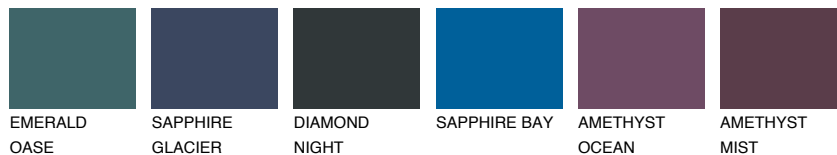

COLOUR DETAILS

TASMANIA1 TS1

62% **TSR** 55%

Matching colours

COLOURS

INTENSE

For more information on plasters and paints, go to www.ceresit.ee

*The presented colours refer to plasters and paints offered by Ceresit. Due to the use of digital techniques, the presented colours might not represent the original ones, thus they cannot be considered as a reliable colour presentation. We recommend checking the authentic colour samples.