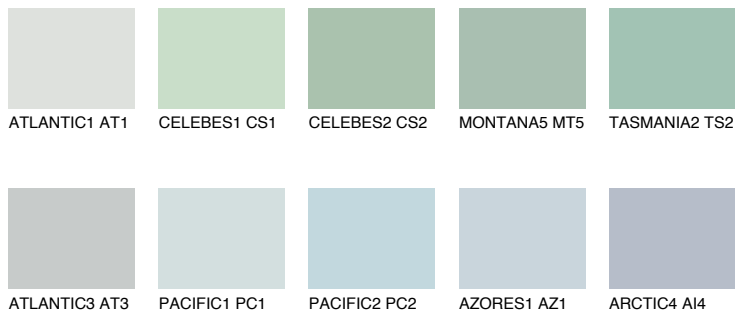

# COLOUR DETAILS

## TASMANIA1 TS1

62% **TSR** 55%

### Matching colours

#### COLOURS