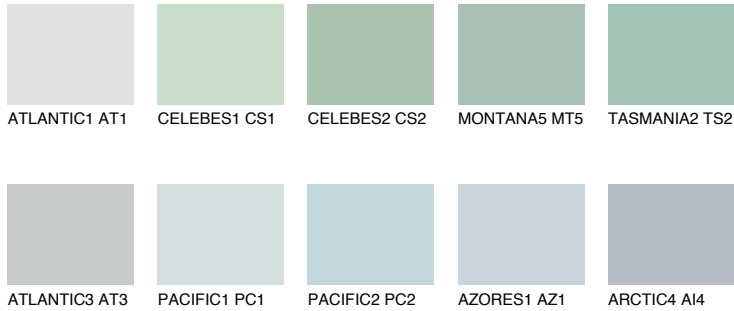

# COLOUR DETAILS

## TASMANIA1 TS1

62% TSR 55%

### Matching colours

#### COLOURS