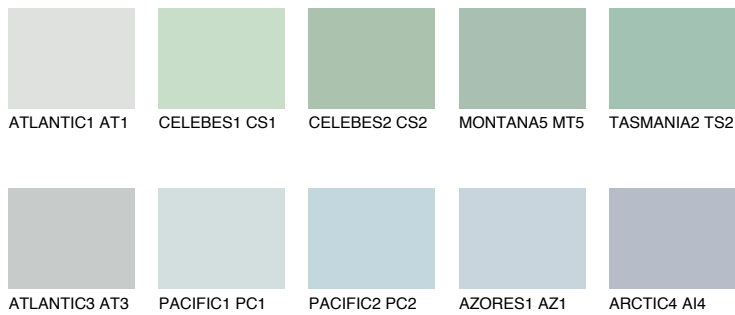

COLOUR DETAILS

TASMANIA1 TS1

62% TSR 55%

Matching colours

COLOURS

INTENSE

For more information on plasters and paints, go to www.ceresit.ee

*The presented colours refer to plasters and paints offered by Ceresit. Due to the use of digital techniques, the presented colours might not represent the original ones, thus they cannot be considered as a reliable colour presentation. We recommend checking the authentic colour samples.