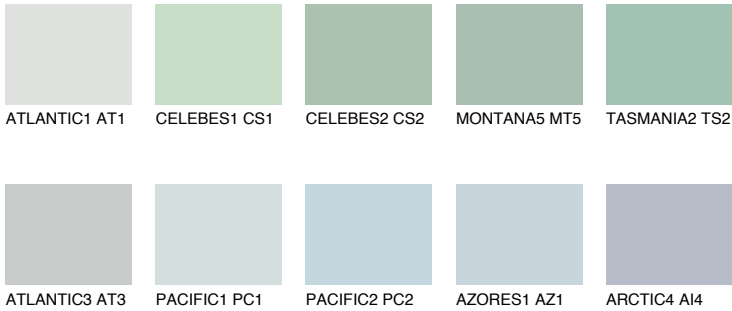

COLOUR DETAILS

TASMANIA1 TS1

62% TSR 55%

Matching colours

COLOURS

INTENSE

For more information on plasters and paints, go to www.ceresit.ee

*The presented colours refer to plasters and paints offered by Ceresit. Due to the use of digital techniques, the presented colours might not represent the original ones, thus they cannot be considered as a reliable colour presentation. We recommend checking the authentic colour samples.