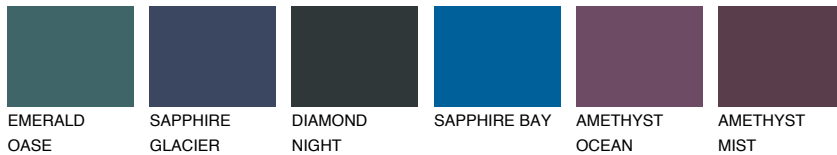

COLOUR DETAILS

TASMANIA1 TS1

62% TSR 55%

Matching colours

COLOURS

INTENSE

For more information on plasters and paints, go to www.ceresit.ee

*The presented colours refer to plasters and paints offered by Ceresit. Due to the use of digital techniques, the presented colours might not represent the original ones, thus they cannot be considered as a reliable colour presentation. We recommend checking the authentic colour samples.