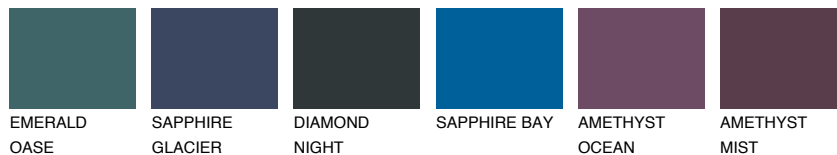

COLOUR DETAILS

TASMANIA1 TS1

62% TSR 55%

Matching colours

COLOURS

INTENSE

For more information on plasters and paints, go to www.ceresit.ee

*The presented colours refer to plasters and paints offered by Ceresit. Due to the use of digital techniques, the presented colours might not represent the original ones, thus they cannot be considered as a reliable colour presentation. We recommend checking the authentic colour samples.