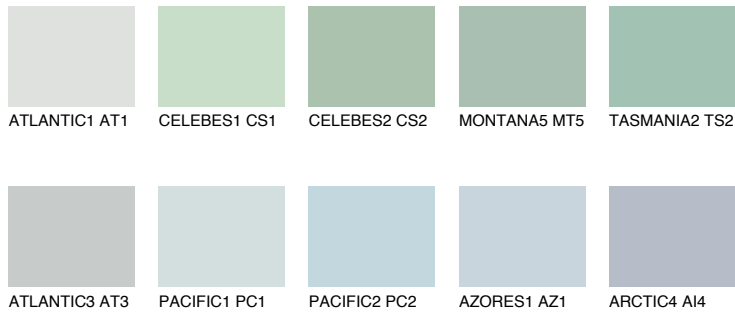

COLOUR DETAILS

TASMANIA1 TS1

62% TSR 55%

Matching colours

COLOURS

INTENSE

For more information on plasters and paints, go to www.ceresit.ee

*The presented colours refer to plasters and paints offered by Ceresit. Due to the use of digital techniques, the presented colours might not represent the original ones, thus they cannot be considered as a reliable colour presentation. We recommend checking the authentic colour samples.