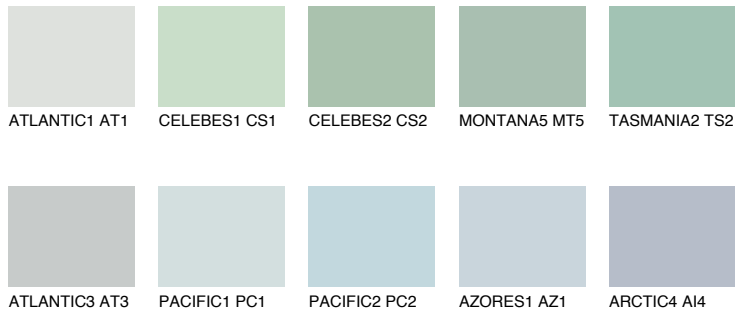

COLOUR DETAILS

TASMANIA1 TS1

62% TSR 55%

Matching colours

COLOURS

INTENSE

For more information on plasters and paints, go to www.ceresit.ee

*The presented colours refer to plasters and paints offered by Ceresit. Due to the use of digital techniques, the presented colours might not represent the original ones, thus they cannot be considered as a reliable colour presentation. We recommend checking the authentic colour samples.