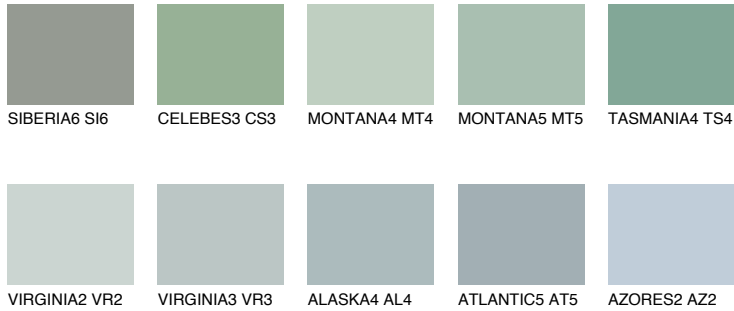

# COLOUR DETAILS

## TASMANIA2 TS2

50% TSR 45%

### Matching colours

#### COLOURS