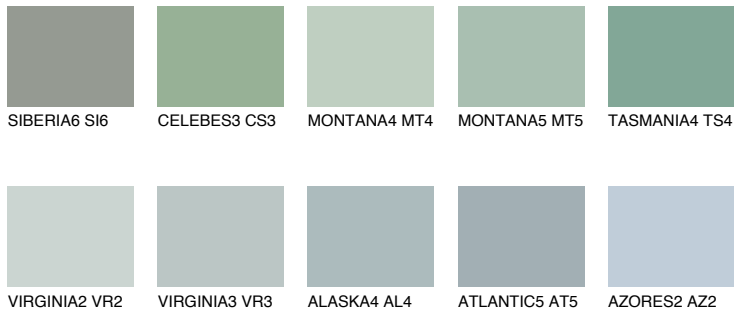

COLOUR DETAILS

TASMANIA2 TS2

50% TSR 45%

Matching colours

COLOURS

INTENSE

For more information on plasters and paints, go to www.ceresit.ee

*The presented colours refer to plasters and paints offered by Ceresit. Due to the use of digital techniques, the presented colours might not represent the original ones, thus they cannot be considered as a reliable colour presentation. We recommend checking the authentic colour samples.