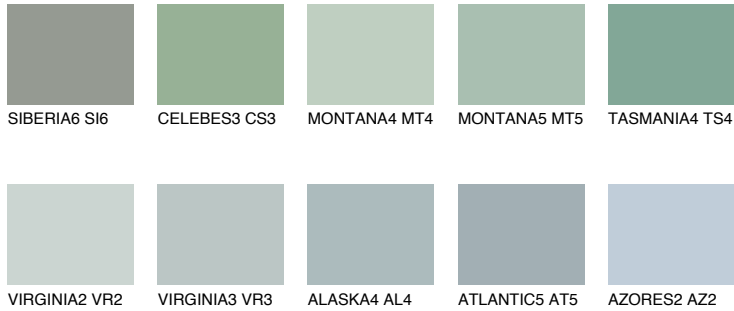

COLOUR DETAILS

TASMANIA2 TS2

50% TSR 45%

Matching colours

COLOURS

INTENSE

For more information on plasters and paints, go to www.ceresit.ee

*The presented colours refer to plasters and paints offered by Ceresit. Due to the use of digital techniques, the presented colours might not represent the original ones, thus they cannot be considered as a reliable colour presentation. We recommend checking the authentic colour samples.