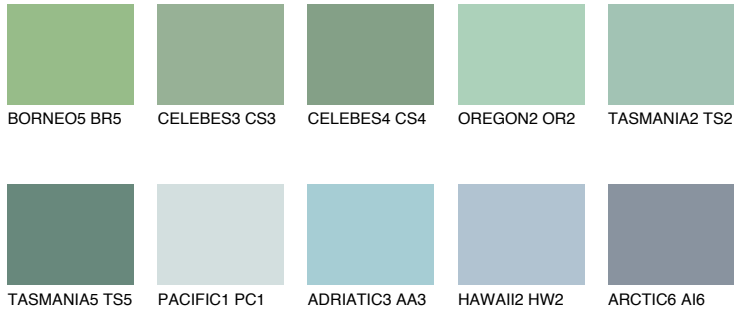

COLOUR DETAILS

TASMANIA3 TS3

43% TSR 49%

Matching colours

COLOURS

INTENSE

For more information on plasters and paints, go to www.ceresit.ee

*The presented colours refer to plasters and paints offered by Ceresit. Due to the use of digital techniques, the presented colours might not represent the original ones, thus they cannot be considered as a reliable colour presentation. We recommend checking the authentic colour samples.