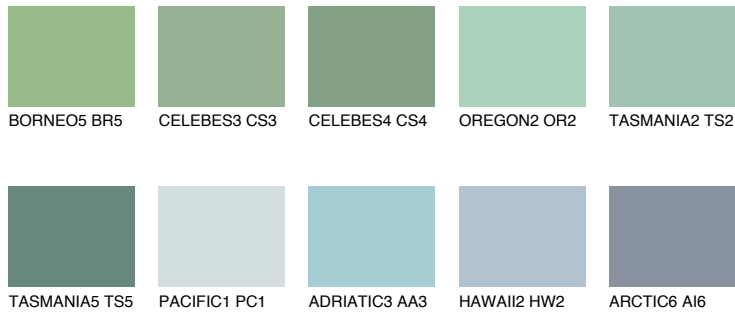

COLOUR DETAILS

TASMANIA3 TS3

43% TSR 49%

Matching colours

COLOURS

INTENSE

For more information on plasters and paints, go to www.ceresit.ee

*The presented colours refer to plasters and paints offered by Ceresit. Due to the use of digital techniques, the presented colours might not represent the original ones, thus they cannot be considered as a reliable colour presentation. We recommend checking the authentic colour samples.