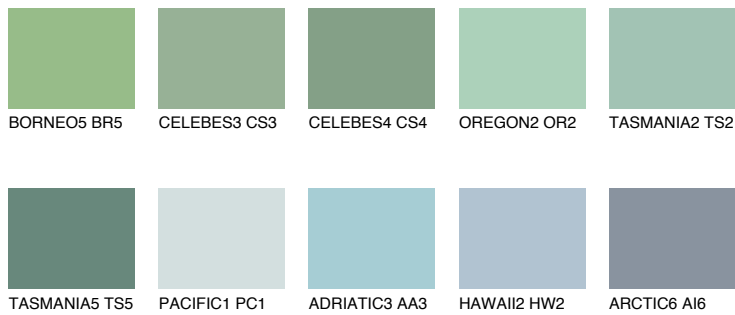

COLOUR DETAILS

TASMANIA3 TS3

43% TSR 49%

Matching colours

COLOURS

INTENSE

For more information on plasters and paints, go to www.ceresit.ee

*The presented colours refer to plasters and paints offered by Ceresit. Due to the use of digital techniques, the presented colours might not represent the original ones, thus they cannot be considered as a reliable colour presentation. We recommend checking the authentic colour samples.