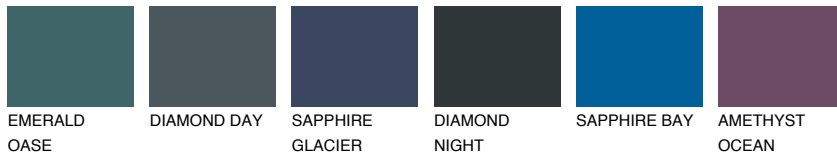

COLOUR DETAILS

TASMANIA4 TS4

35% TSR 32%

Matching colours

COLOURS

INTENSE

For more information on plasters and paints, go to www.ceresit.ee

*The presented colours refer to plasters and paints offered by Ceresit. Due to the use of digital techniques, the presented colours might not represent the original ones, thus they cannot be considered as a reliable colour presentation. We recommend checking the authentic colour samples.