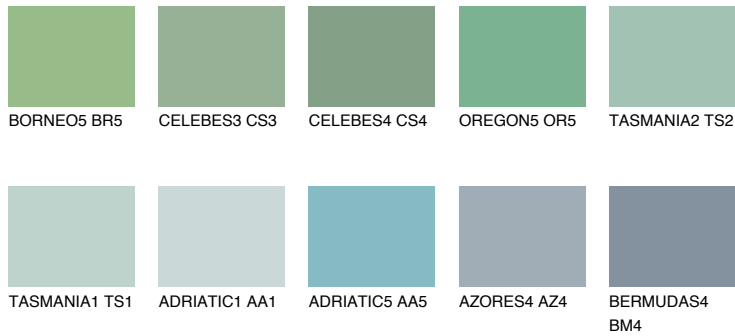

COLOUR DETAILS

TASMANIA4 TS4

35% TSR 32%

Matching colours

COLOURS

INTENSE

For more information on plasters and paints, go to www.ceresit.ee

*The presented colours refer to plasters and paints offered by Ceresit. Due to the use of digital techniques, the presented colours might not represent the original ones, thus they cannot be considered as a reliable colour presentation. We recommend checking the authentic colour samples.