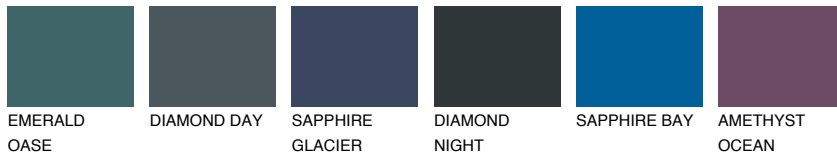

# COLOUR DETAILS

## TASMANIA4 TS4

35% TSR 32%

### Matching colours

#### COLOURS