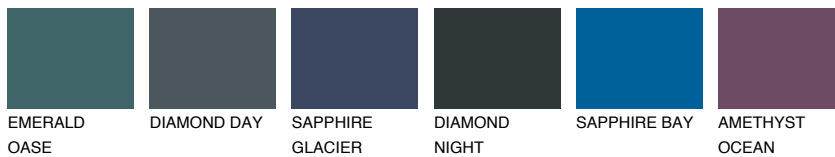

COLOUR DETAILS

TASMANIA4 TS4

35% TSR 32%

Matching colours

COLOURS

INTENSE

For more information on plasters and paints, go to www.ceresit.ee

*The presented colours refer to plasters and paints offered by Ceresit. Due to the use of digital techniques, the presented colours might not represent the original ones, thus they cannot be considered as a reliable colour presentation. We recommend checking the authentic colour samples.