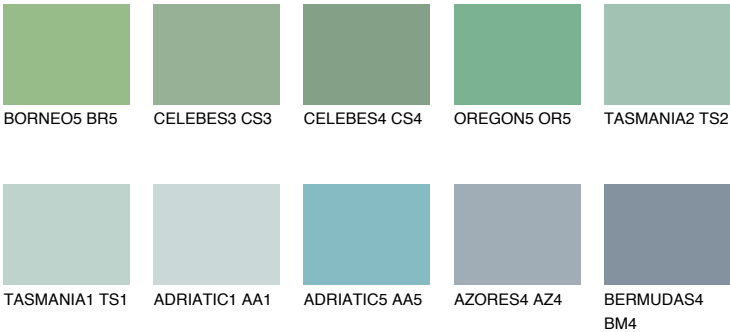

TASMANIA4 TS4

35% TSR 32%

Matching colours

COLOURS

INTENSE

For more information on plasters and paints, go to www.ceresit.ee

*The presented colours refer to plasters and paints offered by Ceresit. Due to the use of digital techniques, the presented colours might not represent the original ones, thus they cannot be considered as a reliable colour presentation. We recommend checking the authentic colour samples.