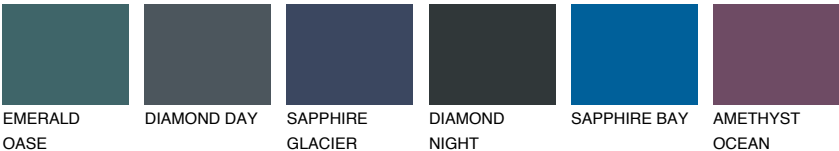

TASMANIA4 TS4

35% TSR 32%

Matching colours

COLOURS

INTENSE

For more information on plasters and paints, go to www.ceresit.ee

*The presented colours refer to plasters and paints offered by Ceresit. Due to the use of digital techniques, the presented colours might not represent the original ones, thus they cannot be considered as a reliable colour presentation. We recommend checking the authentic colour samples.