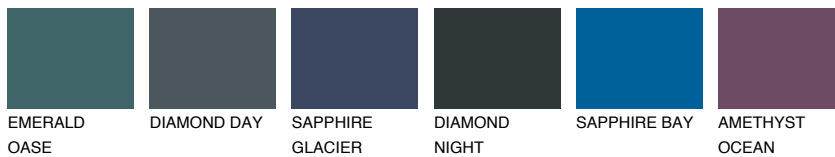

# COLOUR DETAILS

## TASMANIA4 TS4

35% TSR 32%

### Matching colours

#### COLOURS