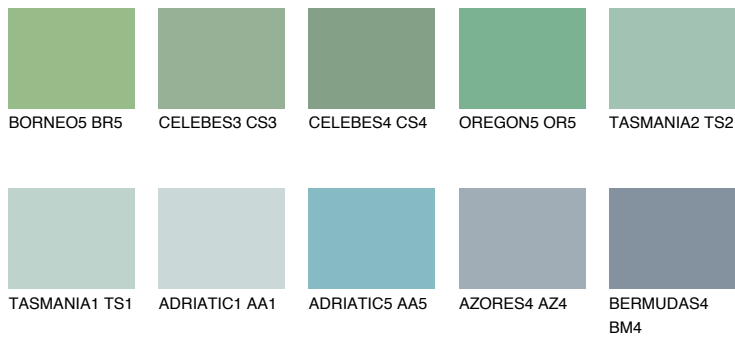

COLOUR DETAILS

TASMANIA4 TS4

35% TSR 32%

Matching colours

COLOURS

INTENSE

For more information on plasters and paints, go to www.ceresit.ee

*The presented colours refer to plasters and paints offered by Ceresit. Due to the use of digital techniques, the presented colours might not represent the original ones, thus they cannot be considered as a reliable colour presentation. We recommend checking the authentic colour samples.