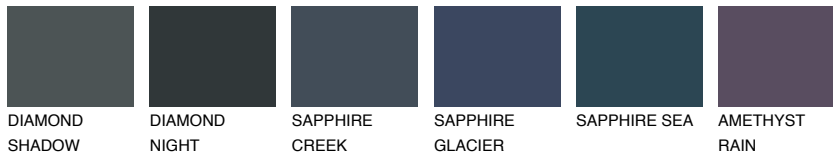

COLOUR DETAILS

TASMANIA5 TS5

☀ 22% **TSR 20%**

Matching colours

COLOURS

INTENSE

For more information on plasters and paints, go to www.ceresit.ee

*The presented colours refer to plasters and paints offered by Ceresit. Due to the use of digital techniques, the presented colours might not represent the original ones, thus they cannot be considered as a reliable colour presentation. We recommend checking the authentic colour samples.