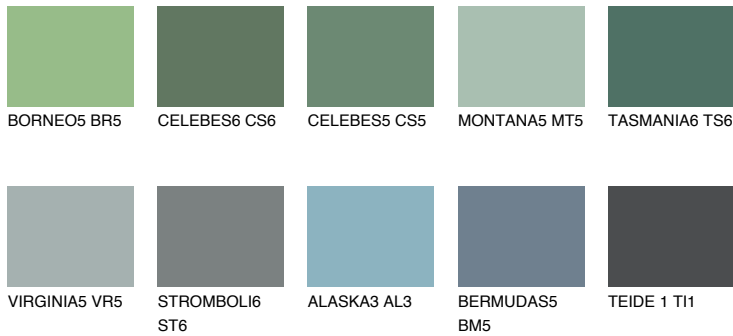

COLOUR DETAILS

TASMANIA5 TS5

☀ 22% **TSR 20%**

Matching colours

COLOURS

INTENSE

For more information on plasters and paints, go to www.ceresit.ee

*The presented colours refer to plasters and paints offered by Ceresit. Due to the use of digital techniques, the presented colours might not represent the original ones, thus they cannot be considered as a reliable colour presentation. We recommend checking the authentic colour samples.