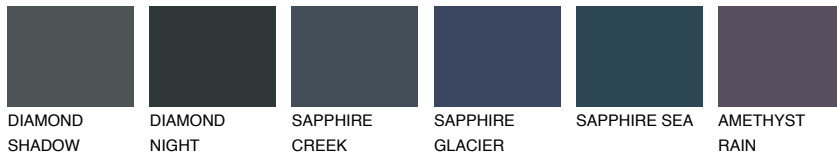

COLOUR DETAILS

TASMANIA5 TS5

☀️ 22% **TSR 20%**

Matching colours

COLOURS

INTENSE

For more information on plasters and paints, go to www.ceresit.ee

*The presented colours refer to plasters and paints offered by Ceresit. Due to the use of digital techniques, the presented colours might not represent the original ones, thus they cannot be considered as a reliable colour presentation. We recommend checking the authentic colour samples.