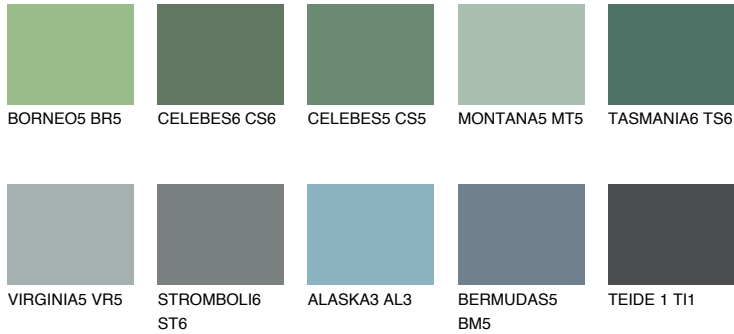

COLOUR DETAILS

TASMANIA5 TS5

☀️ 22% **TSR 20%**

Matching colours

COLOURS

INTENSE

For more information on plasters and paints, go to www.ceresit.ee

*The presented colours refer to plasters and paints offered by Ceresit. Due to the use of digital techniques, the presented colours might not represent the original ones, thus they cannot be considered as a reliable colour presentation. We recommend checking the authentic colour samples.